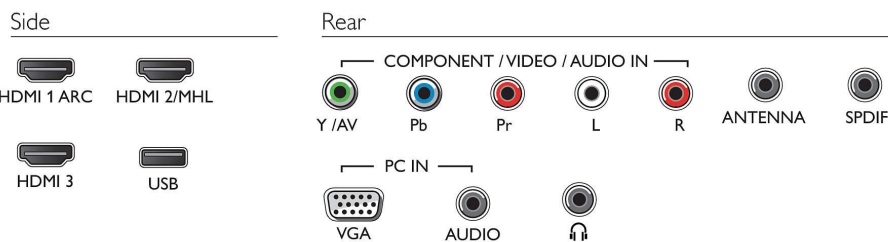

Sound

- Output power (RMS): 16W
- Sound Enhancement: Incredible Surround, Clear Sound, Auto Volume Leveler, Bass Control, Smart Sound

Connectivity

- Number of HDMI connections: 3
- Number of component in (YPbPr): 1
- EasyLink (HDMI-CEC): One touch play, Device Auto Power OFF, INlink Control, TV Auto Power On
- Number of USBs: 1
- Other connections: Digital audio out (coaxial), Audio in (VGA/DVI), Headphone out, PC-In VGA, Antenna IEC/IFC (ATV)

Power

- Mains power: AC 110 - 240V 50/60 Hz
- Ambient temperature: 5 °C to 35 °C
- Standby power consumption: < 0.5 W
- Power Saving Features: Auto switch-off timer, Eco mode, Picture mute (for radio)
- Off mode power consumption: < 0.5

Accessories

- Included accessories: Remote Control, Table top stand, Power cord, Quick start guide, Legal and safety brochure, Warranty Leaflet

Dimensions

- Set Width: 726 mm
- Set Height: 425 mm
- Set Depth: 77 mm
- Product weight: 4.8 kg
- Set width (with stand): 726 mm
- Set height (with stand): 464 mm
- Set depth (with stand): 181 mm
- Product weight (+stand): 5.1 kg
- Box width: 850 mm
- Box height: 510 mm
- Box depth: 131 mm
- Weight incl. Packaging: 7.3 kg
- Wall mount compatible: 100 x 100 mm

Connections

Issue date 2023-10-16

Version: 7.0.1

EAN: 87 18863 00438 8

© 2023 Koninklijke Philips N.V.
All Rights reserved.

Specifications are subject to change without notice.
Trademarks are the property of Koninklijke Philips N.V.
or their respective owners.

www.philips.com

* EPG and actual visibility (up to 8 days) is country and operator dependent.

* Energy consumption in kWh per year, based on the power consumption of the television operating 4 hours per day for 365 days. The actual energy consumption will depend on how the television is used.

* The TV supports DVB reception for 'Free to air' broadcast. Specific DVB operators may not be supported. An up to date list can be found in the FAQ section of the Philips support website. For some operators Conditional Access and subscription are required. Contact your operator for more information.

* (Philips) only compatible with specific Philips player device.