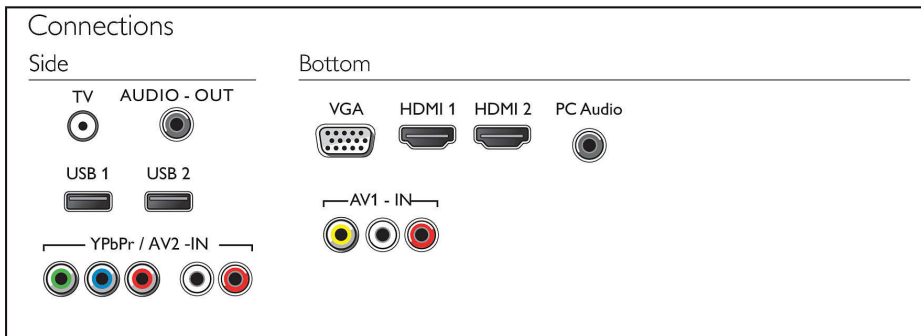

Issue date 2023-10-16

Version: 4.0.2

EAN: 87 18863 00444 9

© 2023 Koninklijke Philips N.V.
All Rights reserved.

Specifications are subject to change without notice.
Trademarks are the property of Koninklijke Philips N.V.
or their respective owners.

www.philips.com