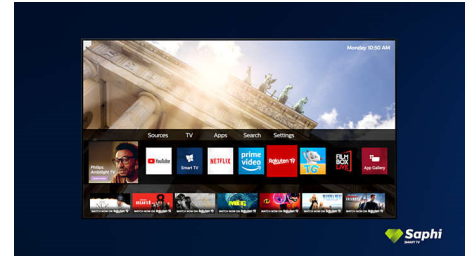

Saphi Smart TV

SAPHI is a fast, intuitive operating system that makes your Philips Smart TV a real pleasure to use. Enjoy great picture quality and one-button access to a clear icon-based menu. Operate your TV with ease, and quickly navigate to popular Philips Smart TV apps including YouTube, Netflix, and more.

Clear audio

Clear audio from full-range speakers.

Punchy bass

Crisp, clear dialogue. Punchy bass.