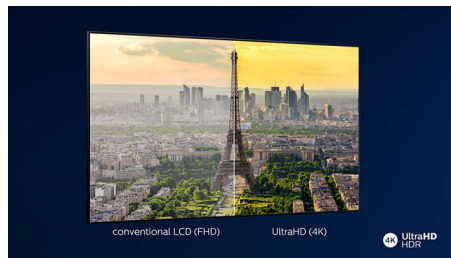

HDR10+ supported

Your Philips TV is primed to get the most out of the HDR10+ video format. Contrast, color, and brightness levels are adjusted from frame to frame. Whether it's a must-watch series or the new blockbuster, shadows will be deeper. Bright surfaces will shine. Colors will be truer.