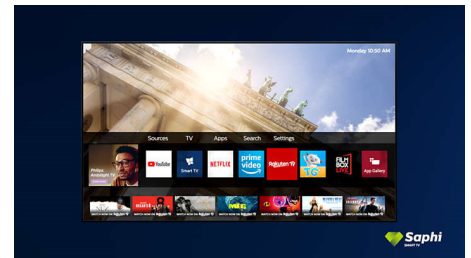

SAPHI TV Collection

Philips TV Collection. Netflix, Prime Video, and more.

Sturdy stand

Slim minimalist frame. Sturdy stand.