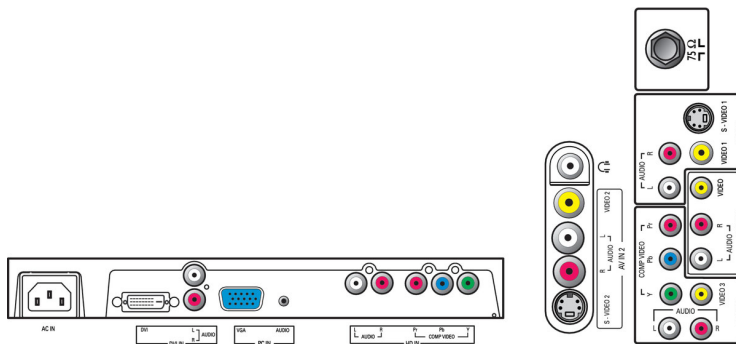

Digital Tuning

- Ease of Use: Auto Volume Leveller (AVL), Smart Picture Control, Smart Sound Control
- Picture in Picture: Picture in graphics
- Remote Control: TV
- Remote control type: RC19335016
- Screen Format Adjustments: 4:3, Subtitle Zoom, Superwide, Widescreen, Zoom 14:9, Zoom 16:9
- Teletext: 10 page Smart Text
- VESA Mount: 100 x 100 mm (in rear center)

Tuner/Reception/Transmission

- Aerial Input: 75 ohm coaxial (IEC75)
- TV system: PAL I, PAL B/G, SECAM B/G, SECAM D/K
- Tuner bands: Hyperband, S-Channel, UHF, VHF

Connectivity

- AV 1: Audio L/R in, CVBS in, S-Video
- AV 2: Audio L/R in, CVBS in, S-Video
- AV 3: Audio L/R in, CVBS in, YPbPr
- AV 4: Audio L/R in, YPbPr
- AV 5: Audio L/R in, DVI-D with HDCP
- Other connections: Analog audio Left/Right out, Composite video (CVBS) out, Headphone out, PC Audio in, PC-In VGA

Power

- Ambient temperature: 5 °C to 40 °C
- Mains power: 90-264 VAC, 50/60 Hz
- Power consumption: < 100 W
- Standby power consumption: < 2 W

Dimensions

- Set dimensions with stand (W x H x D): 820 x 480 x 213 mm
- Set dimensions with stand in inch (W x H x D): 32.3 x 18.9 x 8.4 inch
- Product weight (+stand): 12.7 kg
- Product weight (+stand) (lb): 30 lb

Accessories

- Included Accessories: Power cord, Quick start guide, User Manual, Warranty certificate, Remote Control, Batteries for remote control

Issue date 2022-04-26

Version: 2.0.5

12 NC: 8670 000 27482
EAN: 87 12581 31862 8

© 2022 Koninklijke Philips N.V.
All Rights reserved.

Specifications are subject to change without notice.
Trademarks are the property of Koninklijke Philips N.V.
or their respective owners.

www.philips.com