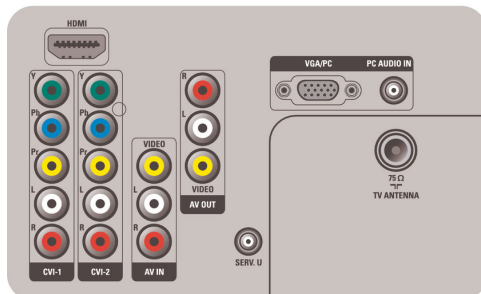

Connectivity

- AV 1: Audio L/R in, YPbPr
- AV 2: Audio L/R in, YPbPr
- AV 3: Audio L/R in, CVBS in
- Front / Side connections: HDMI v1.3, CVBS in, Audio L/R in, Headphone Out
- Other connections: Monitor out, CVBS, L/R (cinch), PC-in VGA + Audio L/R in
- HDMI 1: HDMI v1.3
- EasyLink (HDMI-CEC): One touch play, EasyLink, System standby

Power

- Ambient temperature: 5 °C to 40 °C
- Mains power: 110-240V; 50-60Hz
- Power consumption: 120 W
- Standby power consumption: 0.30 W

Dimensions

- Set dimensions (W x H x D): 800 x 534 x 80 mm
- Set dimensions with stand (W x H x D): 800 x 592 x 235 mm
- Weight incl. Packaging: 16.5 kg
- Product weight: 10.3 kg
- Product weight (+stand): 11.8 kg
- Box dimensions (W x H x D): 1018 x 668 x 202 mm
- VESA wall mount compatible: 200 x 200 mm

Accessories

- Included accessories: Table top stand, Power cord, Quick start guide, User Manual, Remote Control, 2 x AAA Batteries
- User Manual: Arabic, English, French, Thai, Traditional Chinese

Rear connectors