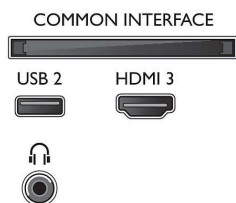

Connections

Side