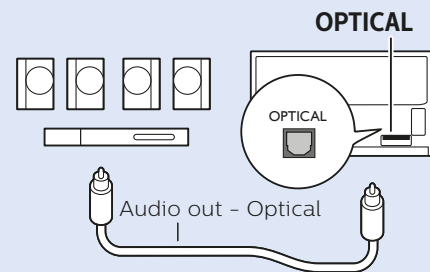

Digital Audio System - OPTICAL

Audio Out - RCA

USB Flash Drive

Photo Camera

VESA (x, y)

50" 200x200 M6
127cm

55" 400x200 M6
139cm

Help