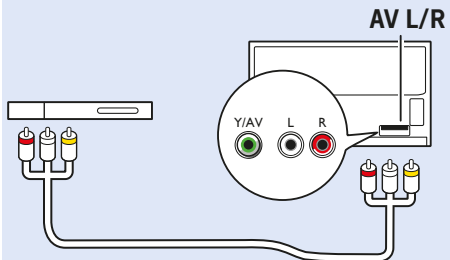

제품 등록 및 지원
www.philips.com/welcome

6102 series

PHILIPS

English Read the safety instructions.

한국어 안전 지침 읽기

www.philips.com/connectivityguide

Video Player - AV, L/R

Computer - HDMI

Digital Audio System - OPTICAL

Audio Out - RCA

USB Flash Drive

Photo Camera

VESA (x, y)

50" 200x200 M6
127cm

55" 400x200 M6
139cm

Help