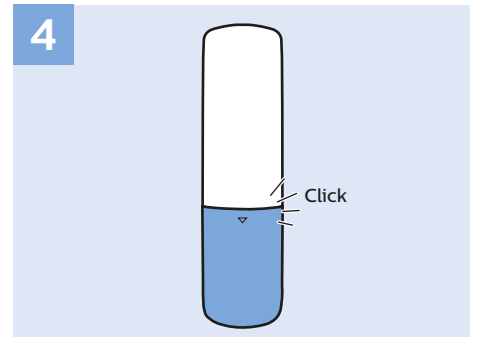

Digital Audio System - OPTICAL

Audio Out - RCA

USB Flash Drive

Photo Camera

VESA (x, y)

50" 200x200 M6
127cm

55" 400x200 M6
139cm

Help