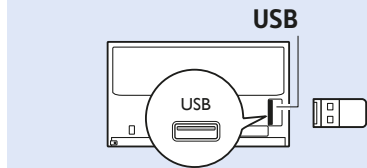

Digital Audio System - OPTICAL

Audio Out - RCA

USB Flash Drive

Photo Camera

VESA (x, y)

50" 200x200 M6
127cm

55" 400x200 M6
139cm

Help