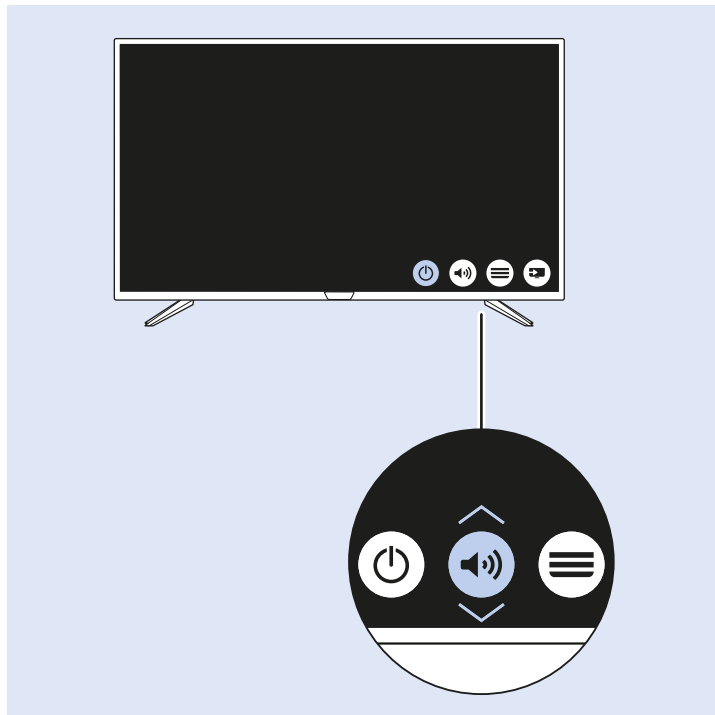

Digital Audio System - OPTICAL

Audio Out - RCA

USB Flash Drive

Photo Camera

VESA (x, y)

50" 200x200 M6
127cm

55" 400x200 M6
139cm

Help