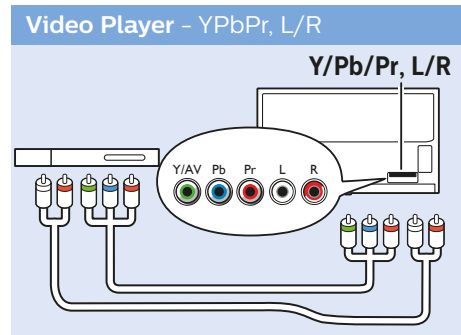

제품 등록 및 지원
www.philips.com/welcome

6102 series

PHILIPS

English Read the safety instructions.

한국어 안전 지침 읽기

www.philips.com/connectivityguide

Video Player - AV, L/R

Computer - HDMI

Digital Audio System - OPTICAL

Audio Out - RCA

USB Flash Drive

Photo Camera

VESA (x, y)

50" 200x200 M6
127cm

55" 400x200 M6
139cm

Help