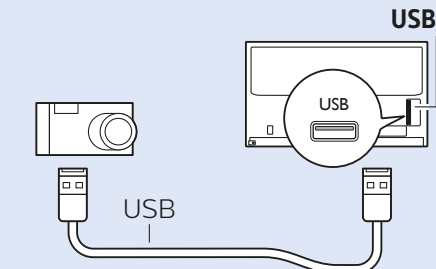

Digital Audio System - OPTICAL

Audio Out - RCA

USB Flash Drive

Photo Camera

VESA (x, y)

50" 200x200 M6
127cm

55" 400x200 M6
139cm

Help