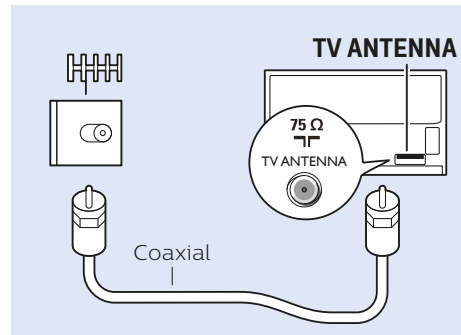

www.philips.com/connectivityguide