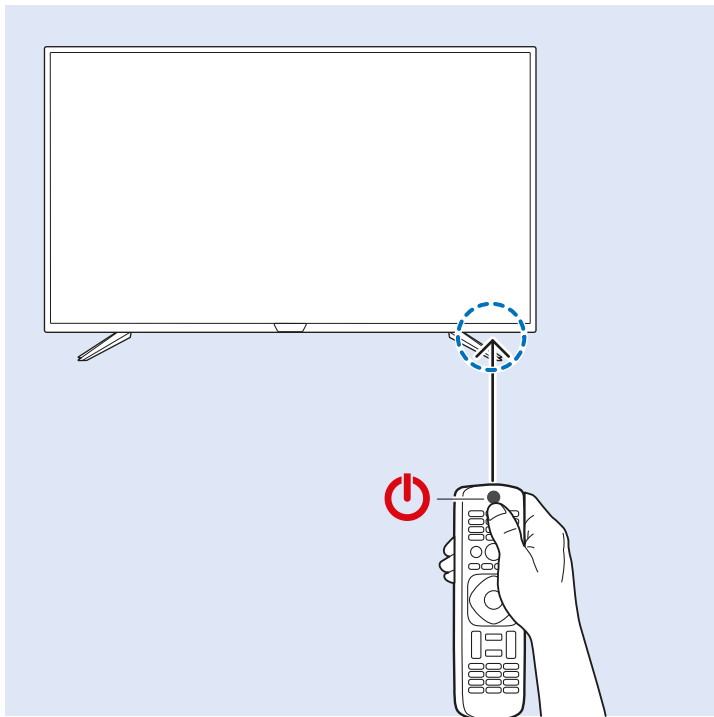

Digital Audio System - OPTICAL

Audio Out - RCA

USB Flash Drive

Photo Camera

VESA (x, y)

50" 200x200 M6
127cm

55" 400x200 M6
139cm

Help