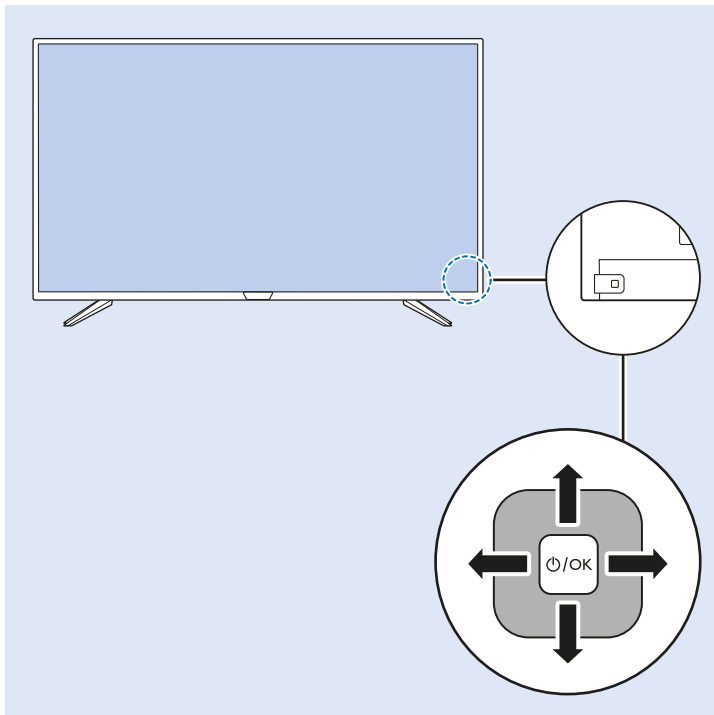

Digital Audio System - OPTICAL

Audio Out - RCA

USB Flash Drive

Photo Camera

VESA (x, y)

50" 200x200 M6
127cm

55" 400x200 M6
139cm

Help