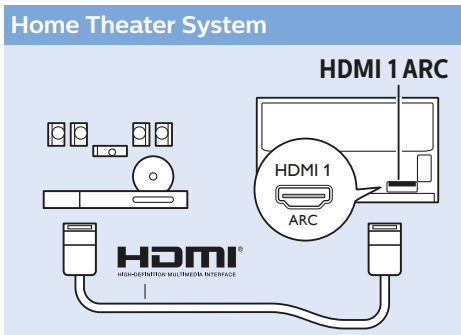

제품 등록 및 지원
www.philips.com/welcome

6102 series

PHILIPS

English Read the safety instructions.

한국어 안전 지침 읽기

www.philips.com/connectivityguide

Video Player - AV, L/R

Computer - HDMI

Digital Audio System - OPTICAL

Audio Out - RCA

USB Flash Drive

Photo Camera

VESA (x, y)

50" 200x200 M6
127cm

55" 400x200 M6
139cm

Help