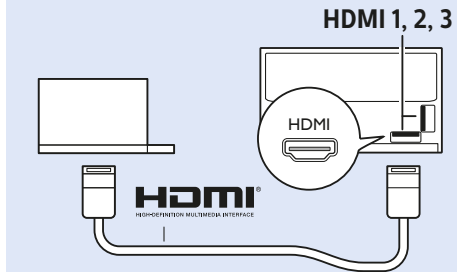

Digital Audio System - OPTICAL

Audio Out - RCA

USB Flash Drive

Photo Camera

VESA (x, y)

50" 200x200 M6
127cm

55" 400x200 M6
139cm

Help