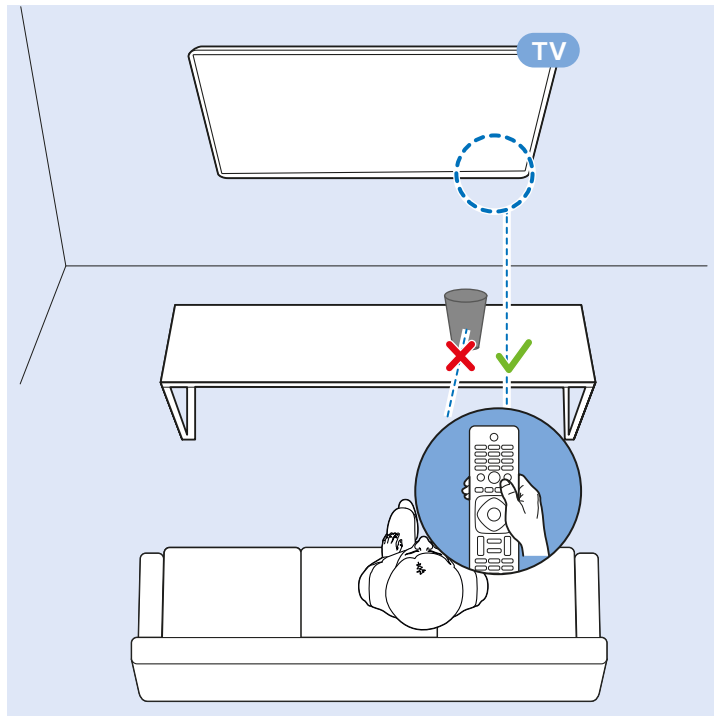

Digital Audio System - OPTICAL

Audio Out - RCA

USB Flash Drive

Photo Camera

VESA (x, y)

50" 200x200 M6
127cm

55" 400x200 M6
139cm

Help