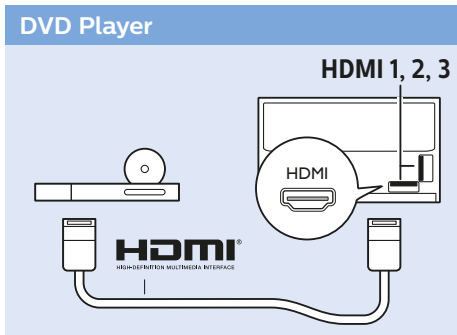

www.philips.com/connectivityguide