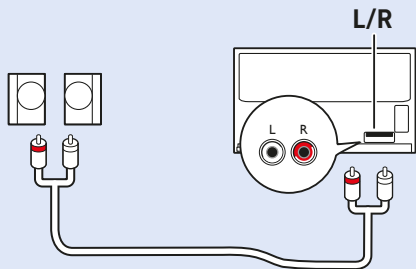

Digital Audio System - OPTICAL

Audio Out - RCA

USB Flash Drive

Photo Camera

VESA (x, y)

50" 200x200 M6
127cm

55" 400x200 M6
139cm

Help