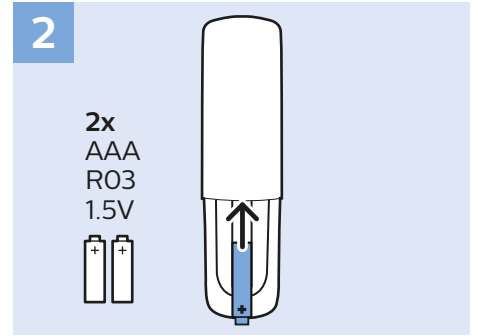

Digital Audio System - OPTICAL

Audio Out - RCA

USB Flash Drive

Photo Camera

VESA (x, y)

50" 200x200 M6
127cm

55" 400x200 M6
139cm

Help