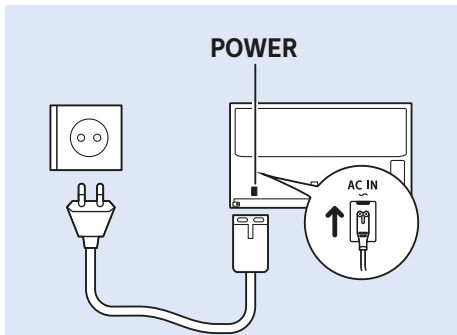

www.philips.com/connectivityguide