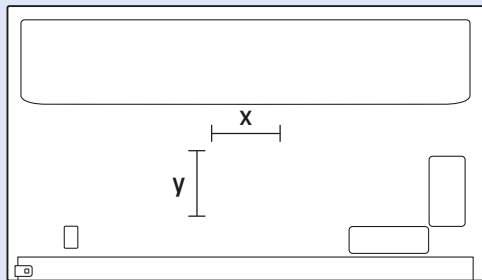

Digital Audio System - OPTICAL

Audio Out - RCA

USB Flash Drive

Photo Camera

VESA (x, y)

50" 200x200 M6
127cm

55" 400x200 M6
139cm

Help