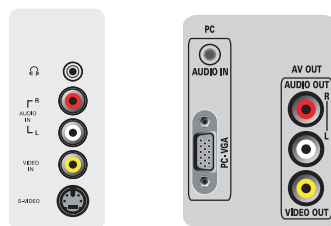

Connectivity

- AV 1: Audio L/R in, YPbPr
- AV 2: Audio L/R in, YPbPr
- AV 3: Audio L/R in, CVBS in, S-Video in
- AV 4: HDMI
- AV 5: HDMI
- Number of AV connections: 7
- Front / Side connections: Audio L/R in, CVBS in, Headphone Out, S-video in
- Other connections: Monitor out, CVBS, L/R (cinch), PC Audio in, PC-In VGA

Power

- Ambient temperature: 5 °C to 40 °C
- Mains power: 100-240V, 50/60Hz
- Power consumption: 150 W
- Standby power consumption: <1W

Accessories

- Included accessories: Tabletop swivel stand, Power cord, Quick start guide, User Manual, Registration card, Warranty certificate, Remote Control, Batteries for remote control