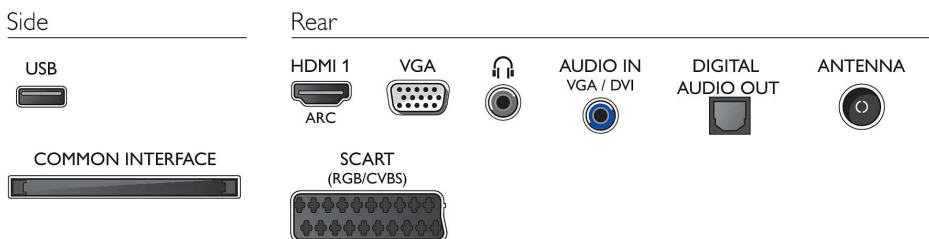

Sound, Auto Volume Leveller, Dynamic Bass Enhancement

Connectivity

- Number of HDMI connections: 1
- EasyLink (HDMI-CEC): Remote control pass-through, System audio control, System standby, Auto subtitle shift (Philips)*, Pixel Plus link (Philips)*, One touch play
- Number of scarts (RGB/CVBS): 1
- Number of USBs: 1
- Other connections: CI+1.3 certified, Antenna IEC75, Common Interface Plus (CI+), PC-In VGA, Audio in (VGA/DVI), Digital audio out (optical), Headphone out, Service connector

Power

- Mains power: AC 220 - 240 V 50/60 Hz
- Ambient temperature: 5°C to 35°C
- Standby power consumption: $\leq 0.3\text{ W}$
- Energy Label Class: A
- EU Energy Label power: 24 W
- Power Saving Features: Auto switch-off timer, Eco mode, Picture mute (for radio)
- Off mode power consumption: ≤ 0.3
- Annual energy consumption: 35 kWh

Accessories

- Included accessories: Remote Control, Tabletop stand, Power cord, Quick start guide, Legal and safety brochure, Warranty Leaflet

Dimensions

- Set Width: 510 mm
- Set Height: 323 mm
- Set Depth: 56 mm
- Product weight: 3 kg
- Set width (with stand): 510 mm
- Set height (with stand): 367 mm
- Set depth (with stand): 145 mm
- Product weight (+stand): 3.2 kg
- Box width: 600 mm
- Box height: 390 mm
- Box depth: 106 mm
- Weight incl. Packaging: 4.35 kg
- Wall-mount compatible: 75 x 75 mm

Connections

Issue date 2023-10-16

Version: 9.0.1

EAN: 87 12581 70835 1

© 2023 Koninklijke Philips N.V.
All Rights reserved.

Specifications are subject to change without notice.
Trademarks are the property of Koninklijke Philips N.V.
or their respective owners.

www.philips.com

* Software upgrade required for Pause TV and USB recording. For more details about the software update, please visit www.philips.com/TV and click on support.

* USB recording for digital channels only, recordings may be limited by broadcast copy protection (CI+). Country and channel restrictions may apply.

* The TV supports DVB reception for 'Free to air' broadcast. Specific DVB operators may not be supported. An up to date list can be found in the FAQ section of the Philips support website. For some operators Conditional Access and subscription are required. Contact your operator for more information.

* Energy consumption in kWh per year based on the power consumption of the television operating 4 hours per day for 365 days. The actual energy consumption will depend on how the television is used.

* EPG and actual visibility (up to 8 days) is country- and operator-dependent.

* (Philips) only compatible with specific Philips player device.