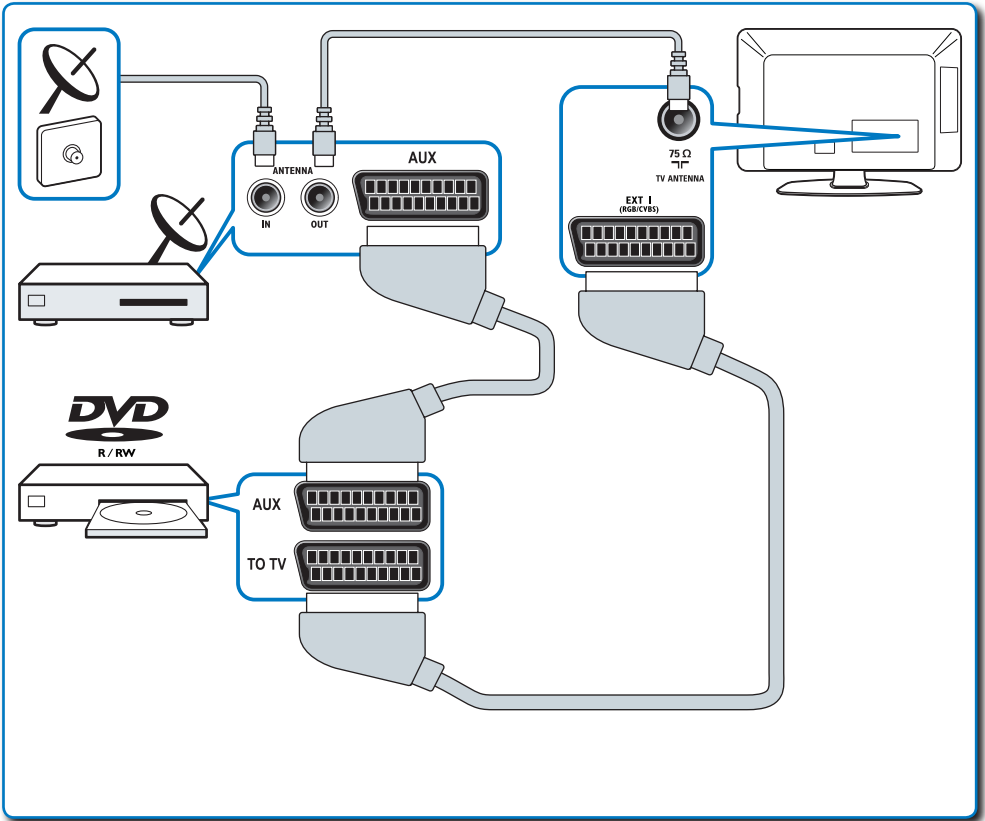

# 3

HDMI	
	
YPbPr & AUDIO L/R	
SCART	
AUDIO L/R & VIDEO IN	

**DVD VIDEO**      **DVD R/RW**

**Blu-ray Disc**

Specifications are subject to change without notice  
Trademarks are the property of Koninklijke Philips Electronics N.V.  
or their respective owners  
2009 © Koninklijke Philips Electronics N.V. All rights reserved.