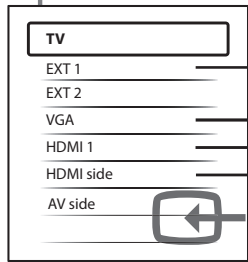

# 3

HDMI	
	
YPbPr & AUDIO L/R	
SCART	
AUDIO L/R & VIDEO IN	

**DVD VIDEO**      **DVD R/RW**

**Blu-ray Disc**

Specifications are subject to change without notice  
Trademarks are the property of Koninklijke Philips Electronics N.V.  
or their respective owners  
2009 © Koninklijke Philips Electronics N.V. All rights reserved.