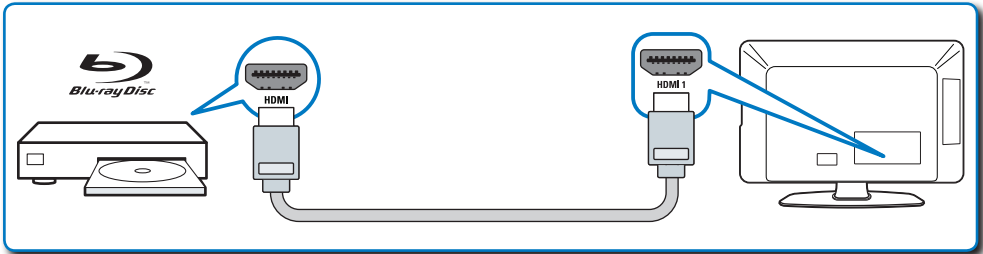

# 3

HDMI	
	
YPbPr & AUDIO L/R	
SCART	
AUDIO L/R & VIDEO IN	

**DVD VIDEO**      **DVD R/RW**

**Blu-ray Disc**

Specifications are subject to change without notice  
Trademarks are the property of Koninklijke Philips Electronics N.V.  
or their respective owners  
2009 © Koninklijke Philips Electronics N.V. All rights reserved.