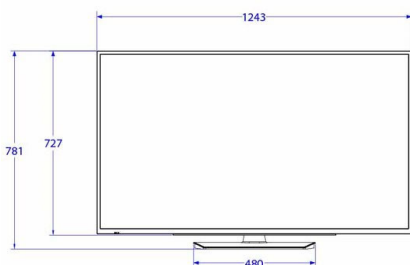

Specifications

Picture/Display

- Display: 4K Ultra HD LED
- Diagonal screen size: 55 inch / 139 cm
- Aspect ratio: 16:9
- Panel resolution: 3840 x 2160p
- Brightness: 350 cd/m²
- Contrast ratio (typical): 6000
- Viewing angle: 178° (H)/178° (V)
- Response time (typical): 8 ms

Supported Display Resolution

- HDMI: Up to 3840 x 2160p@60 Hz
- Tuner: T2 HEVC: up to 3840 x 2160@60 Hz, Others: up to 1920 x 1080p@60 Hz
- USB: HEVC: up to 3840 x 2160@60 Hz, Others: up to 1920 x 1080@60 Hz

Accessories

- Included: Remote Control 22AV1407A/12, 2 x AAA Batteries, Warranty Leaflet, Legal and Safety brochure, Tabletop Stand
- Optional: Easy RC 22AV1601B/12, Setup RC 22AV9574A/12

Power

- Mains power: AC 220-240 V; 50-60 Hz
- Energy Label Class: A++
- EU Energy Label power: 60 W
- Annual energy consumption: 87 kW h
- Standby power consumption: <0.3 W

- Power Saving Features: Eco mode
- Ambient temperature: 5°C to 45°C

Dimensions

- Set dimensions (W x H x D): 1243 x 727 x 44/74 mm
- Set dimensions with stand (W x H x D): 1243 x 781 x 250 mm
- Product weight: 14.5 kg
- Product weight (+stand): 15.4 kg
- VESA wall mount compatible: 400 x 200 mm, M6