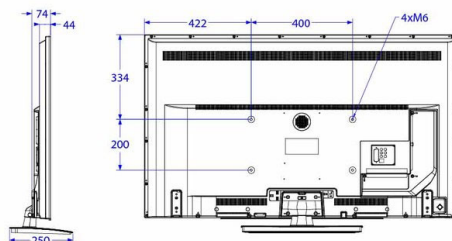

Accessories

- Included: Remote Control 22AV1407A/12, 2 x AAA Batteries, Warranty Leaflet, Legal and Safety brochure, Tabletop Stand
- Optional: Easy RC 22AV1601B/12, Setup RC 22AV9574A/12

Power

- Mains power: AC 220-240 V; 50-60 Hz
- Energy Label Class: A++
- EU Energy Label power: 60 W
- Annual energy consumption: 87 kW h
- Standby power consumption: <0.3 W

- Power Saving Features: Eco mode
- Ambient temperature: 5°C to 45°C

Dimensions

- Set dimensions (W x H x D): 1243 x 727 x 44/74 mm
- Set dimensions with stand (W x H x D): 1243 x 781 x 250 mm
- Product weight: 14.5 kg
- Product weight (+stand): 15.4 kg
- VESA wall mount compatible: 400 x 200 mm, M6