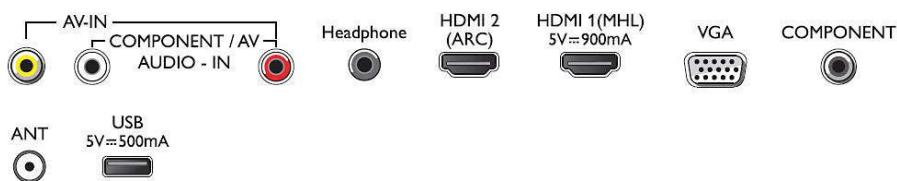

Highlights

Digital Crystal Clear

For natural looking pictures from any source, Philips created Digital Crystal Clear. Whether you're indulging in your favorite shows, movies, the news, or are simply having a few friends over for a night in, you'll enjoy it all in optimal contrast, color and sharpness.

Picture Performance Index

Picture Performance Index combines Philips display technology and advanced picture processing engines to improve the elements of perception: sharpness, motion, contrast and color. No matter the source, you'll always enjoy razor sharp pictures with incredible detail and depth, the deepest blacks, the brightest whites, and the most vivid, brilliant colors as well as natural, lifelike skin tones every time.

Two HDMI inputs with Easylink

Avoid cable clutter with a single HDMI cable to carry both picture and audio signals from your devices to your TV. HDMI uses uncompressed signals, ensuring the highest quality from source to screen. Together with Philips Easylink, you'll need only one remote control to perform most operations on your TV, DVD, Blu-ray, set top box or home theatre system.

Connections

Side

Issue date 2023-10-16

Version: 8.0.1

EAN: 87 18863 01624 4

© 2023 Koninklijke Philips N.V.
All Rights reserved.

Specifications are subject to change without notice.
Trademarks are the property of Koninklijke Philips N.V.
or their respective owners.

www.philips.com