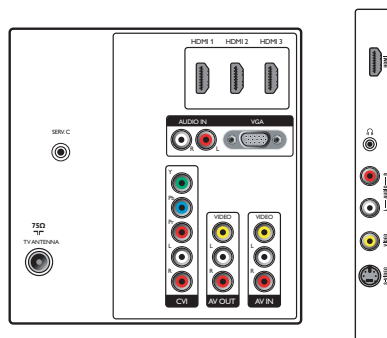

Tuner/Reception/Transmission

- Aerial Input: 75 ohm coaxial (IEC75)
- TV system: PAL I, PAL B/G, PAL D/K, SECAM B/G, SECAM D/K
- Video Playback: NTSC, SECAM, PAL
- Tuner bands: Hyperband, S-Channel, UHF, VHF
- Number of Preset Channels: 99
- Tuner Display: PLL

Connectivity

- AV 1: Audio L/R in, YPbPr
- AV 2: Audio L/R in, CVBS in
- HDMI 1: HDMI v1.3
- HDMI 2: HDMI v1.3
- HDMI 3: HDMI v1.3
- EasyLink (HDMI-CEC): One touch play, System info (menu language), System standby
- Front / Side connections: HDMI v1.3, S-video in, CVBS in, Audio L/R in, Headphone Out
- Other connections: PC-in VGA + Audio L/R in

Power

- Ambient temperature: 5 °C to 40 °C
- Mains power: 100-240V, 50/60Hz
- Power consumption: 330 W
- Standby power consumption: (typical) <0.15W

Dimensions

- Set dimensions (W x H x D): 1302 x 798 x 116 mm
- Set dimensions with stand (W x H x D): 1302 x 875 x 325 mm
- Weight incl. Packaging: 53 kg
- Product weight: 38 kg
- Product weight (+stand): 46 kg
- Box dimensions (W x H x D): 1415 x 954 x 401 mm
- VESA wall mount compatible: 400 x 400 mm

Accessories

- Included accessories: Tabletop swivel stand, Power cord, Quick start guide, User Manual, Registration card, Warranty certificate, Remote Control, Batteries for remote control

Issue date 2012-01-20

Version: 2.0.62

12 NC: 8670 000 34745
EAN: 87 12581 37169 2

© 2012 Koninklijke Philips Electronics N.V.
All Rights reserved.

Specifications are subject to change without notice.
Trademarks are the property of Koninklijke Philips
Electronics N.V. or their respective owners.

www.philips.com