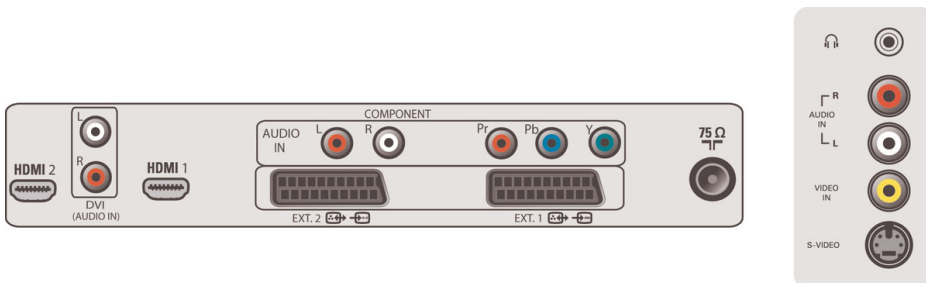

- System (ATS), Autostore, Fine Tuning, Plug & Play, Program Name, Sorting
- Ease of Use: Auto Volume Leveller (AVL), Program List, Side Control, Smart Picture, Smart Sound
- Remote Control: TV, DVD, Multi-functional
- Remote control type: RCFE06SPS00
- Screen Format Adjustments: 4:3, Movie expand 14:9, Movie expand 16:9, Subtitle Zoom, Super Zoom, Widescreen
- Picture in Picture: Twin page text
- Teletext: Smart Text
- Teletext enhancements: 4 favourite pages, Program information Line
- VESA Mount: 800 x 400 mm

Tuner/Reception/Transmission

- Aerial Input: 75 ohm coaxial (IEC75)
- TV system: PAL, SECAM
- Video Playback: NTSC, SECAM, PAL
- Tuner bands: Hyperband, S-Channel, UHF, VHF
- Number of Preset Channels: 100
- Tuner Display: PLL

Connectivity

- Ext 1 Scart: Audio L/R, CVBS in/out, RGB
- Ext 2 Scart: Audio L/R, CVBS in/out, S-video in
- Number of Scarts: 2
- Ext 4: YPbPr
- Ext 5: HDMI
- Front / Side connections: Audio L/R in, CVBS in, Headphone Out, S-video in
- Other connections: Antenna IEC75

Power

- Ambient temperature: 5 °C to 40 °C
- Mains power: AC 220 - 240 V +/- 10%
- Power consumption: 220 W Normal Operation W
- Standby power consumption: < 2 W

Dimensions

- Dimensions (with base) (W x H x D): 1236 x 720 x 280 mm
- Weight incl. Packaging: 47 kg
- Product weight: 39.2 kg

Stereo system					Transmission system					
2CS DK	NICAM DK	2CS BG	NICAM I	NICAM LL'	PAL BG	PAL DK	PAL I	SECAM BG	SECAM DK	SECAM LL'
•	•	•	•	•	•	•	•	•	•	•

Issue date 2019-06-26

Version: 3.1.13

12 NC: 8670 000 23919
EAN: 87 10895 94285 0

© 2019 Koninklijke Philips N.V.
All Rights reserved.

Specifications are subject to change without notice.
Trademarks are the property of Koninklijke Philips N.V.
or their respective owners.

www.philips.com

- Box dimensions (W x H x D): 1328 x 930 x 330 mm
- VESA wall mount compatible: 0
- Dimensions (without base) (W x H x D): 1236 x 679 x 103 mm

Accessories

- Included accessories: Table top stand, RF antenna cable, Power cord, Quick start guide, User Manual, Registration card, Warranty certificate, Remote Control, Batteries for remote control
- Optional accessories: Floor stand