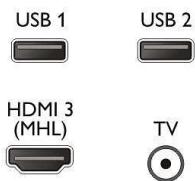

Three HDMI with Easylink

Avoid cable clutter with a single cable to carry both picture and audio signals from your devices to your TV. HDMI uses uncompressed signals, ensuring the highest quality from source to screen. Together with Philips Easylink, you'll need only one remote control to perform most operations on your TV, DVD, Blu-ray, set top box or home theatre system.

Connections

Side

Bottom

Issue date 2023-10-16

Version: 13.2.1

EAN: 87 18863 01398 4

© 2023 Koninklijke Philips N.V.
All Rights reserved.

Specifications are subject to change without notice.
Trademarks are the property of Koninklijke Philips N.V. or their respective owners.