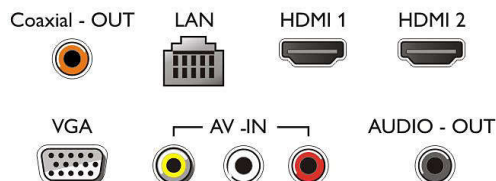

Three HDMI with Easylink

Avoid cable clutter with a single cable to carry both picture and audio signals from your devices to your TV. HDMI uses uncompressed signals, ensuring the highest quality from source to screen. Together with Philips Easylink, you'll need only one remote control to perform most operations on your TV, DVD, Blu-ray, set top box or home theatre system.

Connections

Side

Bottom

Issue date 2023-10-16

Version: 13.2.1

EAN: 87 18863 01398 4

© 2023 Koninklijke Philips N.V.
All Rights reserved.

Specifications are subject to change without notice.
Trademarks are the property of Koninklijke Philips N.V. or their respective owners.