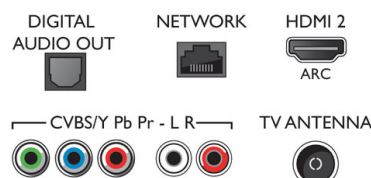

Dimensions

- Box dimensions (W x H x D): 1063 x 658 x 153 mm
- Set dimensions (W x H x D): 968.2 x 562.4 x 76.8 mm
- Set dimensions with stand (W x H x D): 968.2 x 623.6 x 193.9 mm
- Product weight: 8.45 kg
- Product weight (+stand): 8.58 kg
- VESA wall mount compatible: 200 x 200 mm

Accessories

- Included accessories: Remote Control, 2 x AAA Batteries, Table top stand, Power cord, Quick start guide, Legal and safety brochure

Smart TV Features

- Ease of Installation: Auto detect Philips devices, Device connection wizard, Network installation wizard, Settings assistant wizard
- Ease of Use: One-stop Smart Menu button, Onscreen Usermanual
- Firmware upgradeable: Firmware auto upgrade wizard, Firmware upgradeable via USB, Online firmware upgrade
- Philips TV Remote app*: Apps, Channels, Control, TV Guide
- Program: Pause TV, USB Recording*
- Screen Format Adjustments: Basic - Fill Screen, Fit to Screen, Zoom, Stretch
- SmartTV apps*: Open Internet Browser, Social TV, Youtube, Philips store
- User Interaction: SimplyShare

Smart Interaction

- Ease of Installation: Device connection wizard
- Program: Pause TV, USB Recording*
- Signal strength indication

Smart TV

- SmartTV apps*: Netflix, Online apps, Open Internet browser, YouTube
- TV programme guide*: 8 day Electronic Program Guide

Connections

Side

Rear

Issue date 2018-12-01

Version: 5.1.1

12 NC: 8670 001 45399
EAN: 87 18863 01245 1

© 2018 Koninklijke Philips N.V.
All Rights reserved.

Specifications are subject to change without notice.
Trademarks are the property of Koninklijke Philips N.V.
or their respective owners.

www.philips.com