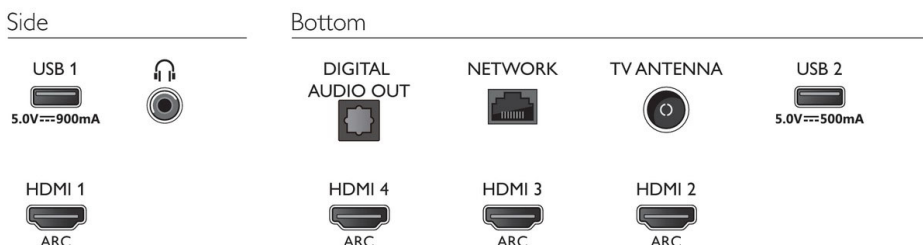

Multimedia Applications

- Video Playback Formats: Containers: AVI, MKV, H264/MPEG-4 AVC, MPEG-1, MPEG-2, MPEG-4, WMV9/VC1, VP9, HEVC (H.265)
- Subtitles Formats Support: .SRT, .SUB, .TXT, .SMI
- Music Playback Formats: AAC, MP3, WAV, WMA (v2 up to v9.2), WMA-PRO (v9 and v10)
- Picture Playback Formats: JPEG, BMP, GIF, PNG, 360 photo, HEIF

Power

- Mains power: AC 220 - 240 V 50/60Hz
- Ambient temperature: 5 °C to 35 °C
- Power Saving Features: Auto switch-off timer, Light sensor, Picture mute (for radio)

Sound

- Output power (RMS): 16W
- Sound Enhancement: Clear Sound, Smart Sound, Auto Volume Leveler, Dolby Atmos
- Speaker configuration: 2x8W full range speaker

Dimensions

- Box dimensions (W x H x D): 1600.0 x 995.0 x 174.0 mm
- Set dimensions (W x H x D): 1446.3 x 843.7 x 78.6 mm
- Set dimensions with stand (W x H x D): 1446.3 x 908 x 287 mm
- Product weight: 18 kg
- Product weight (+stand): 18.4 kg
- Weight incl. Packaging: 25.1 kg
- VESA wall mount compatible: 300 x 300 mm

Accessories

- Included accessories: Remote Control, Quick start guide, Legal and safety brochure, Power cord,

- Table top stand
- Included batteries: 2 x AAA Batteries

Smart TV

- SmartTV apps*: Netflix

Connections

Issue date 2021-07-14

Version: 7.1.1

12 NC: 8670 001 70295
EAN: 87 18863 02571 0

© 2021 Koninklijke Philips N.V.
All Rights reserved.

Specifications are subject to change without notice.
Trademarks are the property of Koninklijke Philips N.V.
or their respective owners.

www.philips.com

* EPG and actual visibility (up to 8 days) is country and operator dependent.
* Android App offerings vary per country. For more details please visit your local Google Play Store.
* The TV supports DVB reception for 'Free to air' broadcast. Specific DVB operators may not be supported. An up to date list can be found in the FAQ section of the Philips support website. For some operators Conditional Access and subscription are required. Contact your operator for more information.
* Philips TV Remote app and related functionalities vary per TV model, operator, and country, as well as smart device model and OS. For more details please visit: www.philips.com/TVRemoteapp.
* Smart TV app offerings vary per TV model and country. For more details please visit: www.philips.com/smarttv.
* Please note that your Amazon Apps may not always be available in your country. (Currently Amazon apps works only in UK, Germany, Austria)
* Its functionality is subject to ChromeCast built-in apps and smart devices. For more details, please visit ChromeCast built-in product pages.
* Image depicted on the website are non-contractual pictures. Please always refer to the actual TV that are sold in the retail or stores.