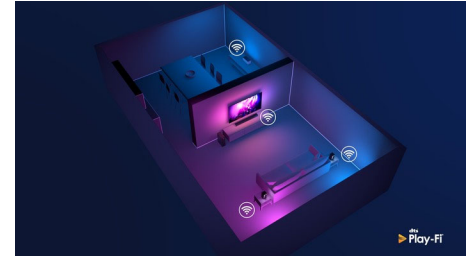

## DTS Play-Fi

With DTS Play-Fi on your Philips TV you can connect to compatible speakers in any room. Got wireless speakers in the kitchen? Listen to the movie while you make a snack, or keep up with the sports commentary while you get everyone a drink.