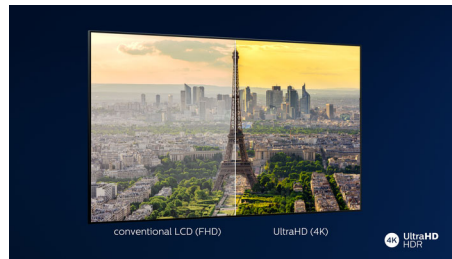

The Philips P5 engine delivers a picture as brilliant as the content you love. Details have noticeably more depth. Colors are vivid, while skin tones look natural. Contrast is so crisp you'll feel every detail. Motion is perfectly smooth.

Dolby Vision and Dolby Atmos

Support for Dolby's premium sound and video formats means the HDR content you watch will look-and sound-gloriously real. Whether it's the latest streaming series or a Blu-Ray disc set, you'll enjoy contrast, brightness, and color that reflect the director's original intentions. And hear spacious sound with clarity, detail, and depth.

TV Content

Go beyond traditional TV programming with Google Play Store and Philips App Gallery. Experience endless movies, TV, music, apps and games online. More to love.

Android TV

Make your Philips Android TV your own. If it's all about Amazon and YouTube this week, and Netflix next week-no problem. A clear,

intuitive interface lets you put the content you love front and center. Easily pick up where you left off in the latest series, or check out the new movie releases.

Google Assistant

Control your Philips Android TV with your voice. Want to play a game, watch Netflix, or find content and apps in the Google Play store? Just tell your TV. You can even command all Google Assistant-compatible smart home devices-like dimming the lights and setting the thermostat on movie night. Without leaving the sofa.

4K UHD

Bright 4K LED TV. Vibrant HDR picture. Smooth motion. A Philips 4K UHD TV brings content to life with rich colors and crisp contrast. Images have more depth, and motion

is smooth. Movies, shows, games, and more look great no matter the source.