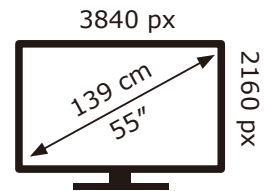

PHILIPS

55PUS8887/12

82 kWh/1000h

2019/2013

PHILIPS

55PUS8887/12

82 kWh/1000h

2019/2013