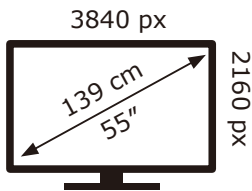

PHILIPS

55PUS8887/12

82 kWh/1000h

2019/2013

PHILIPS

55PUS8887/12

82 kWh/1000h

2019/2013