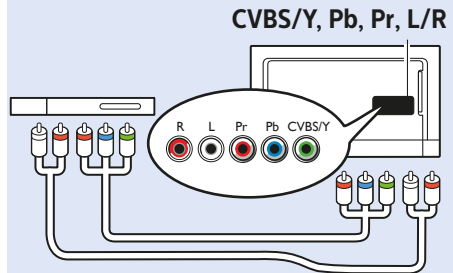

Video Player

Photo Camera

VESA (x, y)

32" 100x100 M4
80cm

43" 200x200 M6
108cm

Help

philips.com/support

User Manual