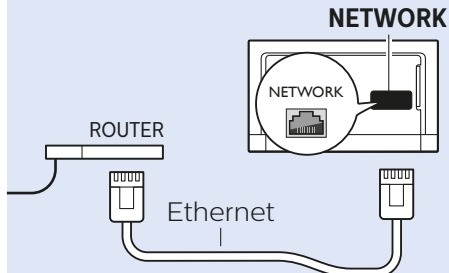

www.philips.com/connectivityguide

Home Theatre System

Home Theatre System - Audio

MHL

Network - Wireless

Network - Wired

USB Hard Drive

DVD Player