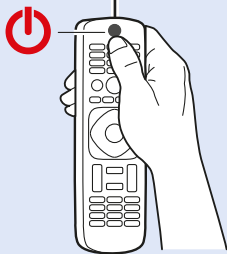

Video Player

Photo Camera

VESA (x, y)

32" 100x100 M4
80cm

43" 200x200 M6
108cm

Help

philips.com/support

User Manual