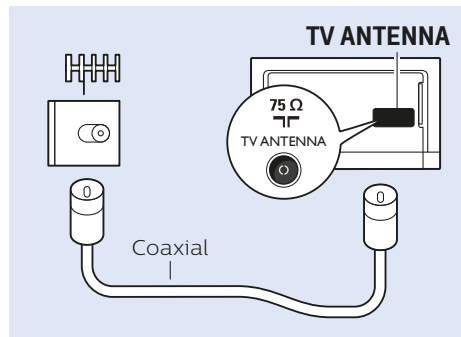

www.philips.com/connectivityguide