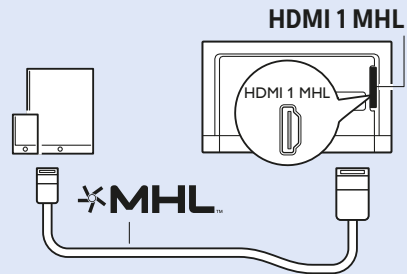

www.philips.com/connectivityguide

Home Theatre System

Home Theatre System - Audio

MHL

Network - Wireless

Network - Wired

USB Hard Drive

DVD Player

Video Player

Photo Camera

VESA (x, y)

32" 100x100 M4
80cm

43" 200x200 M6
108cm

Help

philips.com/support

User Manual