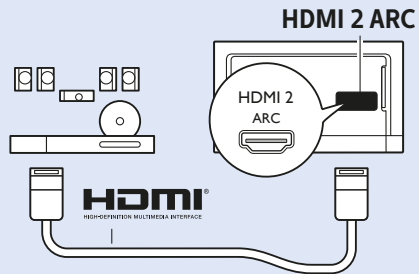

www.philips.com/connectivityguide

Home Theatre System

Home Theatre System - Audio

MHL

Network - Wireless

Network - Wired

USB Hard Drive

DVD Player