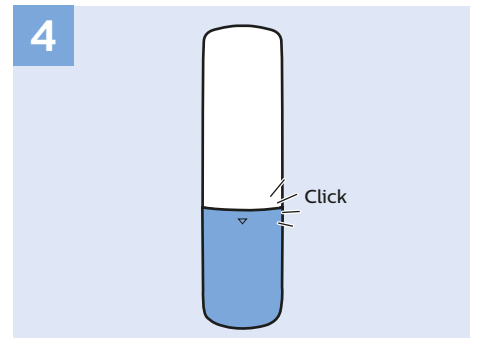

Video Player

Photo Camera

VESA (x, y)

32" 100x100 M4
80cm

43" 200x200 M6
108cm

Help

philips.com/support

User Manual