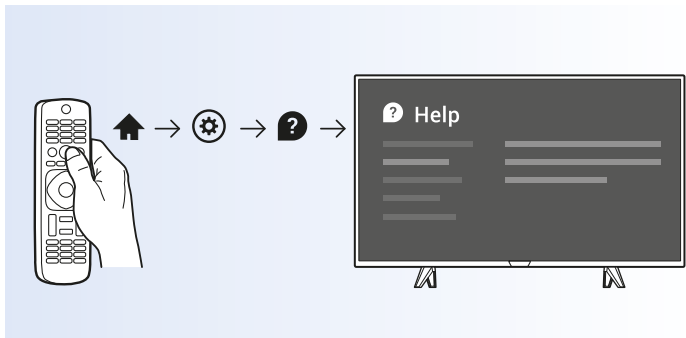

Video Player

Photo Camera

VESA (x, y)

32" 100x100 M4
80cm

43" 200x200 M6
108cm

Help

philips.com/support

User Manual