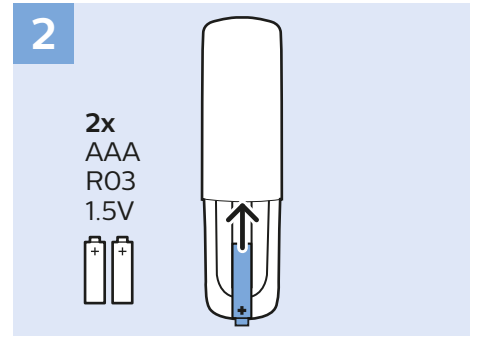

Video Player

Photo Camera

VESA (x, y)

32" 100x100 M4
80cm

43" 200x200 M6
108cm

Help

philips.com/support

User Manual