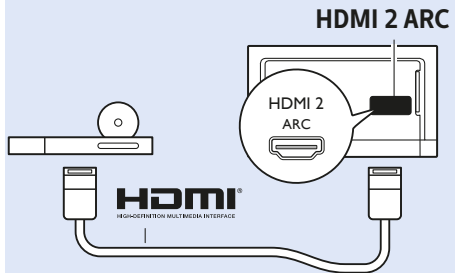

www.philips.com/connectivityguide

Home Theatre System

Home Theatre System - Audio

MHL

Network - Wireless

Network - Wired

USB Hard Drive

DVD Player