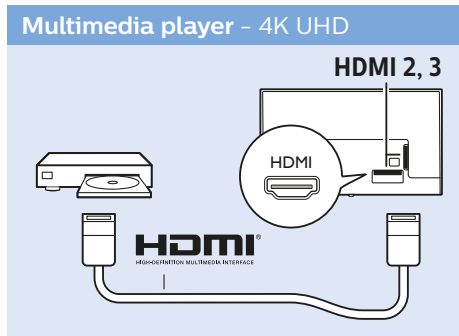

1a 50"/55"

1b 58"

2

6b 58"

7b 58"

8b 58"

9

10

Headphones

USB Hard Drive

USB Flash Drive

50"

VESA (x, y) 200x200 mm M6

126 cm

55"

VESA (x, y) 200x200 mm M6