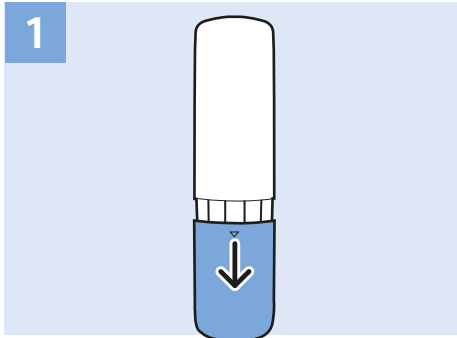

139 cm

58"

VESA (x, y) 300x200 mm M6

147 cm

www.philips.com/TVsupport

All registered and unregistered trademarks are property of their respective owners.
Specifications are subject to change without notice.
Philips and the Philips' shield emblem are trademarks of Koninklijke Philips N.V.
and are used under license from Koninklijke Philips N.V.
2018 © TP Vision Europe B.V. All rights reserved.