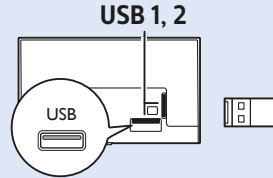

Headphones

USB Hard Drive

USB Flash Drive

50"

VESA (x, y) 200x200 mm M6

126 cm

55"

VESA (x, y) 200x200 mm M6