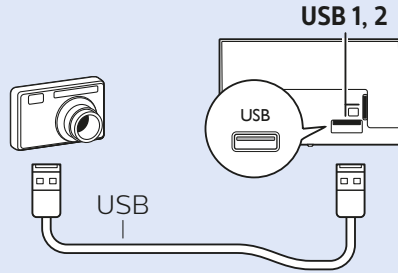

Digital Audio System - OPTICAL

MHL

Video Player - YPbPr, L/R

Video Player - CVBS, L/R

Network - Wireless

Network - Wired

Computer - HDMI

Photo Camera

Headphones

USB Hard Drive

USB Flash Drive

50"

VESA (x, y) 200x200 mm M6

126 cm

55"

VESA (x, y) 200x200 mm M6