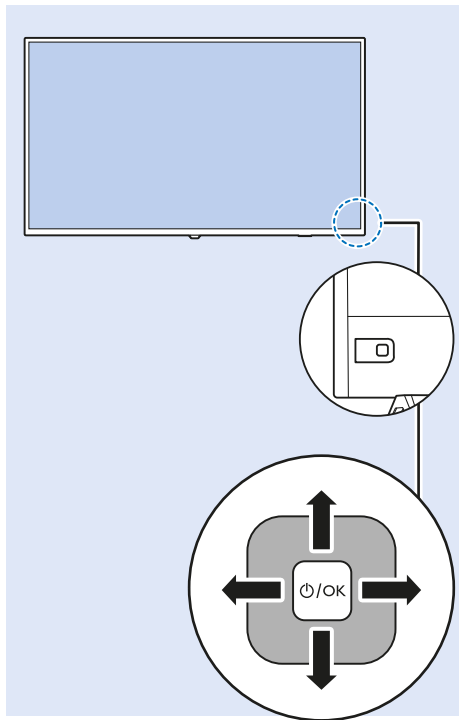

Headphones

USB Hard Drive

USB Flash Drive

50"

VESA (x, y) 200x200 mm M6

126 cm

55"

VESA (x, y) 200x200 mm M6

139 cm

58"

VESA (x, y) 300x200 mm M6

147 cm

www.philips.com/TVsupport

All registered and unregistered trademarks are property of their respective owners.
Specifications are subject to change without notice.
Philips and the Philips' shield emblem are trademarks of Koninklijke Philips N.V.
and are used under license from Koninklijke Philips N.V.
2018 © TP Vision Europe B.V. All rights reserved.