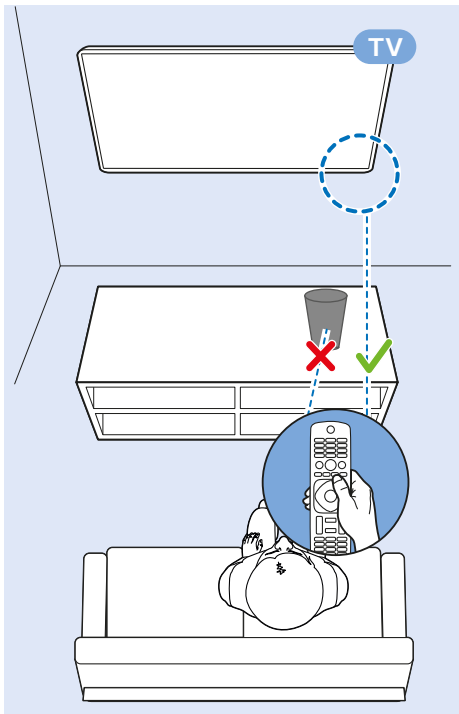

139 cm

58"

VESA (x, y) 300x200 mm M6

147 cm

www.philips.com/TVsupport

All registered and unregistered trademarks are property of their respective owners.
Specifications are subject to change without notice.
Philips and the Philips' shield emblem are trademarks of Koninklijke Philips N.V.
and are used under license from Koninklijke Philips N.V.
2018 © TP Vision Europe B.V. All rights reserved.