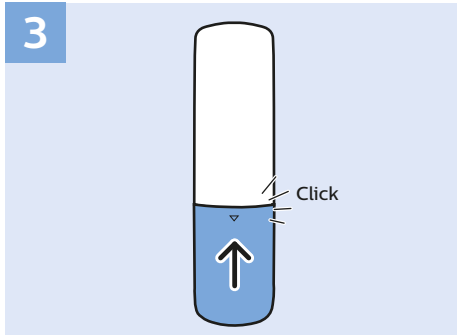

139 cm

58"

VESA (x, y) 300x200 mm M6

147 cm

www.philips.com/TVsupport

All registered and unregistered trademarks are property of their respective owners.
Specifications are subject to change without notice.
Philips and the Philips' shield emblem are trademarks of Koninklijke Philips N.V.
and are used under license from Koninklijke Philips N.V.
2018 © TP Vision Europe B.V. All rights reserved.