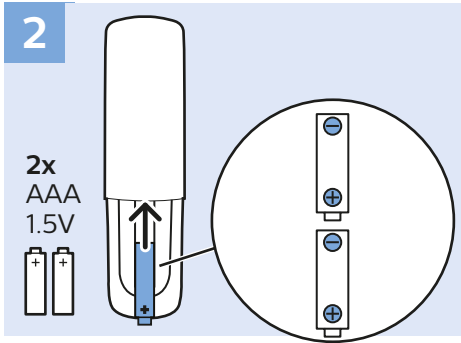

139 cm

58"

VESA (x, y) 300x200 mm M6

147 cm

www.philips.com/TVsupport

All registered and unregistered trademarks are property of their respective owners.
Specifications are subject to change without notice.
Philips and the Philips' shield emblem are trademarks of Koninklijke Philips N.V.
and are used under license from Koninklijke Philips N.V.
2018 © TP Vision Europe B.V. All rights reserved.