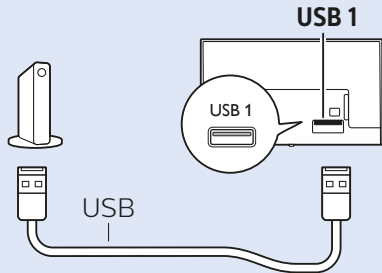

Digital Audio System - OPTICAL

MHL

Video Player - YPbPr, L/R

Video Player - CVBS, L/R

Network - Wireless

Network - Wired

Computer - HDMI

Photo Camera

Headphones

USB Hard Drive

USB Flash Drive

50"

VESA (x, y) 200x200 mm M6

126 cm

55"

VESA (x, y) 200x200 mm M6