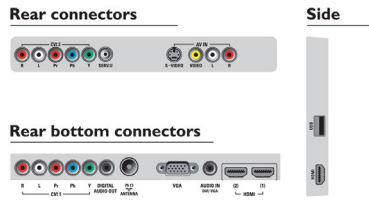

Specifications

Issue date 2019-06-28

Version: 7.0.7

12 NC: 8670 000 59957
EAN: 87 12581 52544 6

© 2019 Koninklijke Philips N.V.
All Rights reserved.

Specifications are subject to change without notice.
Trademarks are the property of Koninklijke Philips N.V.
or their respective owners.

www.philips.com