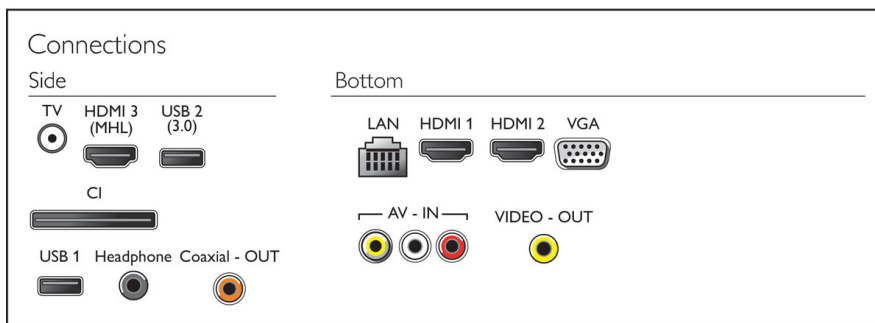

Multimedia Applications

- Video Playback Formats: H264/MPEG-4 AVC, MPEG-2, MPEG-4
- Subtitles Formats Support: .SRT, .ASS
- Music Playback Formats: AAC, M4A, MP3
- Picture Playback Formats: JPEG, BMP, PNG

Supported Display Resolution

- Computer inputs: up to 1920x1080 @ 60Hz
- Video inputs: 24, 25, 30, 50, 60 Hz, up to 1920x1080p

Tuner/Reception/Transmission

- Digital TV: DVB-T/T2
- MPEG Support: MPEG2, MPEG4
- Video Playback: NTSC, PAL, SECAM
- Analog TV: NTSC, PAL, SECAM

Power

- Mains power: AC 110 - 240V 50/60 Hz
- Ambient temperature: 5 °C to 35 °C
- Standby power consumption: < 0.5 W
- Off mode power consumption: < 0.5 W
- Power Saving Features: Auto switch-off timer, Eco mode, Picture mute (for radio)

Dimensions

- Box dimensions (W x H x D): 1085 x 667 x 150 mm
- Set dimensions (W x H x D): 970 x 564 x 74 mm
- Set dimensions with stand (W x H x D): 970 x 614 x 219 mm
- Product weight: 8.3 kg
- Product weight (+stand): 8.5 kg
- Weight incl. Packaging: 10.5 kg
- VESA wall mount compatible: 300 x 200 mm

Accessories

- Included accessories: Remote Control, Table top stand, Power cord, Quick start guide, Warranty Leaflet

Issue date 2018-05-10

Version: 5.0.1

12 NC: 8670 001 36769
EAN: 87 18863 00887 4

© 2018 Koninklijke Philips N.V.
All Rights reserved.

Specifications are subject to change without notice.
Trademarks are the property of Koninklijke Philips N.V.
or their respective owners.

www.philips.com

* EPG and actual visibility (up to 8 days) is country and operator dependent.

* Energy consumption in kWh per year, based on the power consumption of the television operating 4 hours per day for 365 days. The actual energy consumption will depend on how the television is used.

* The TV supports DVB reception for 'Free to air' broadcast. Specific DVB operators may not be supported. An up to date list can be found in the FAQ section of the Philips support website. For some operators Conditional Access and subscription are required. Contact your operator for more information.

* (Philips) only compatible with specific Philips player device.