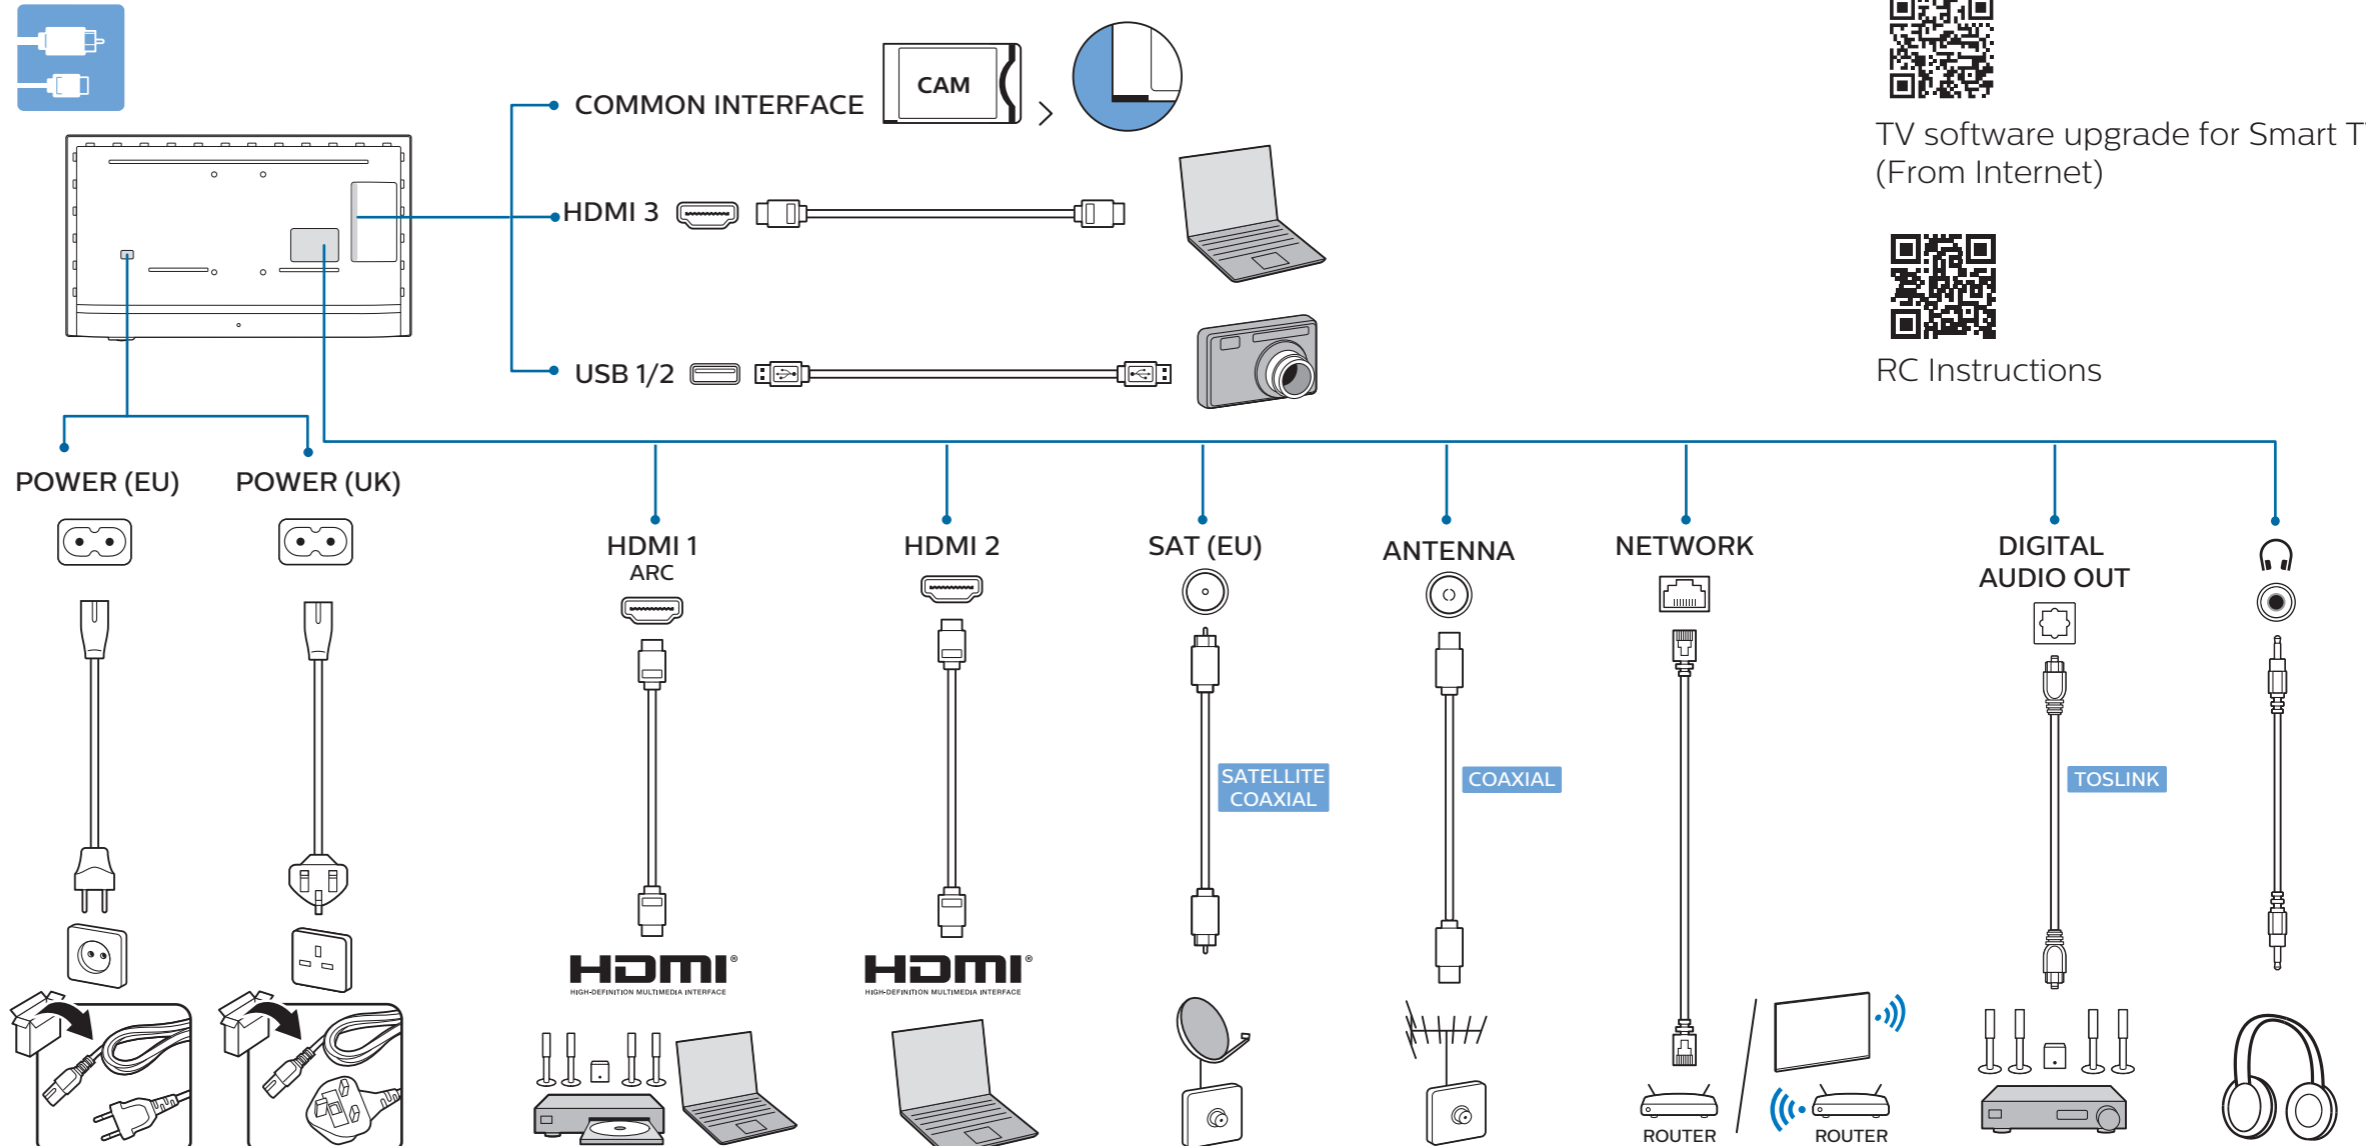

VESA (x,y)

TV software upgrade for Smart TV- (From Internet)

RC Instructions

All registered and unregistered trademarks are property of their respective owners. Specifications are subject to change without notice. Philips and the Philips' shield emblem are trademarks of Koninklijke Philips N.V. and are used under license from Koninklijke Philips N.V. This product has been manufactured by and is sold under the responsibility of TP Vision Europe B.V., and TP Vision Europe B.V. is the warrantor in relation to this product. 2021© TP Vision Europe B.V. All rights reserved. www.philips.com/welcome