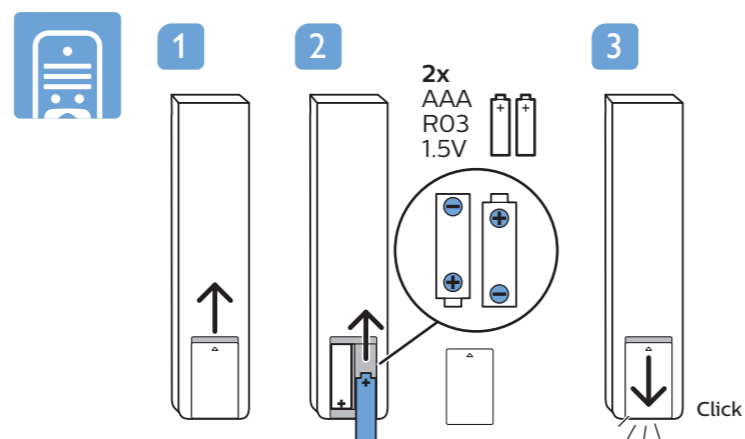

VESA (x,y)

TV software upgrade for Smart TV- (From Internet)

RC Instructions

All registered and unregistered trademarks are property of their respective owners. Specifications are subject to change without notice. Philips and the Philips' shield emblem are trademarks of Koninklijke Philips N.V. and are used under license from Koninklijke Philips N.V. This product has been manufactured by and is sold under the responsibility of TP Vision Europe B.V., and TP Vision Europe B.V. is the warrantor in relation to this product. 2021© TP Vision Europe B.V. All rights reserved. www.philips.com/welcome