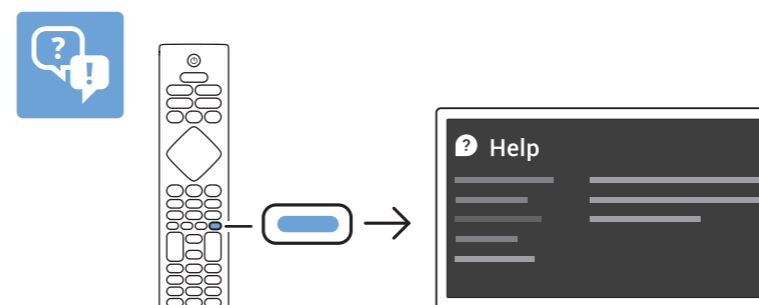

VESA (x,y)

TV software upgrade for Smart TV- (From Internet)

RC Instructions

All registered and unregistered trademarks are property of their respective owners. Specifications are subject to change without notice. Philips and the Philips' shield emblem are trademarks of Koninklijke Philips N.V. and are used under license from Koninklijke Philips N.V. This product has been manufactured by and is sold under the responsibility of TP Vision Europe B.V., and TP Vision Europe B.V. is the warrantor in relation to this product. 2021© TP Vision Europe B.V. All rights reserved. www.philips.com/welcome