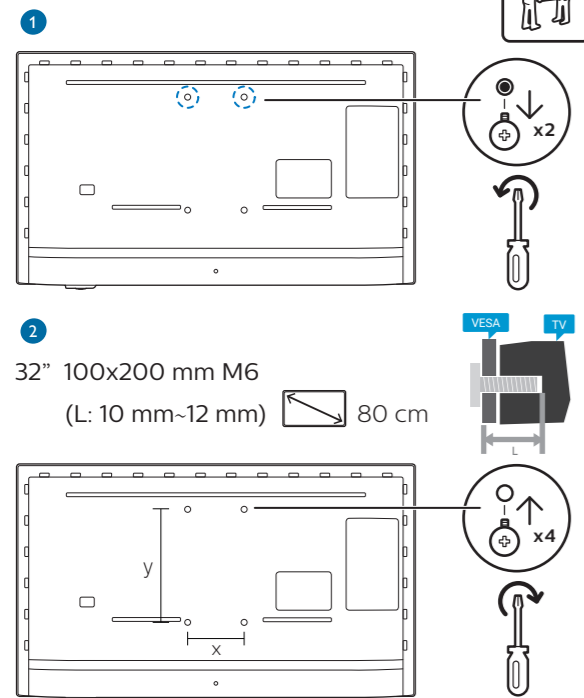

VESA (x,y)

TV software upgrade for Smart TV- (From Internet)

RC Instructions

All registered and unregistered trademarks are property of their respective owners. Specifications are subject to change without notice. Philips and the Philips' shield emblem are trademarks of Koninklijke Philips N.V. and are used under license from Koninklijke Philips N.V. This product has been manufactured by and is sold under the responsibility of TP Vision Europe B.V., and TP Vision Europe B.V. is the warrantor in relation to this product. 2021© TP Vision Europe B.V. All rights reserved. www.philips.com/welcome