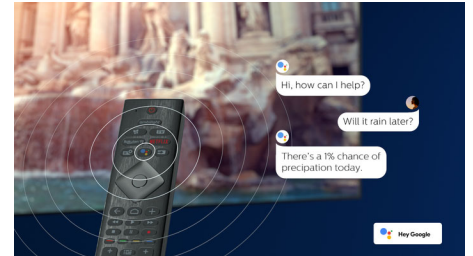

### 4K UHD HDR

Your Philips 4K UHD TV is compatible with all major HDR formats, including HDR10+ and

70PUS8505/12

Dolby Vision. Whether it's a must-watch series or the latest video game, shadows will be deeper. Bright surfaces will shine. Colors will be truer.

### Voice assistant

Control your Philips Android TV with your voice. Want to play a game, watch Netflix, or find content and apps in the Google Play store? Just tell your TV. You can even command all Google Assistant-compatible smart home devices, like dimming the lights and setting the thermostat on movie night. Without leaving the sofa. The days of searching for the TV remote are over. Now you can use your voice to control your Philips smart TV via Alexa-enabled devices, like Amazon Echo. Turn your TV on, change the channel, switch to your gaming console and more with Alexa.