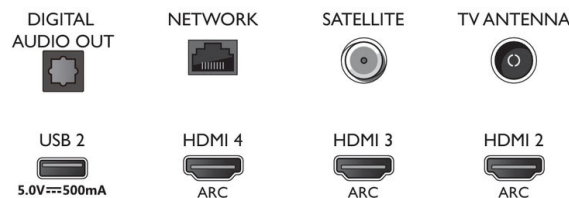

4K UHD LED Android TV

178 cm (70") Ambilight TV Major HDR formats supported, P5 Perfect Picture Engine, Android TV / AI voice control

Specifications

Ambilight

- Ambilight Version: 3-sided
- Ambilight Features: Built in Ambilight+hue, Ambilight Music, Game Mode, Wall colour adaptive, Lounge mode, AmbiWakeUp, AmbiSleep

Picture/Display

- Display: 4K Ultra HD LED
- Diagonal screen size: 70 inch / 178 cm
- Panel resolution: 3840x2160
- Aspect ratio: 16:9
- Picture engine: P5 Perfect Picture Engine
- Picture enhancement: Ultra Resolution, Dolby Vision, HDR10+, 2100 PPI

Supported Display Resolution

- Computer inputs on all HDMI: HDR supported, HDR10/ HLG, up to 4K UHD 3840x2160 @60Hz
- Video inputs on all HDMI: up to 4K UHD 3840x2160@60Hz, HDR supported, HDR10/HLG (Hybrid Log Gamma), HDR10+/Dolby Vision

Android TV

- OS: Android TV™ 9 (Pie)
- Pre-installed apps: Google Play Movies*, Google Play Music*, Google Search, YouTube, Netflix, Amazon instant video, BBC iplayer
- Memory size(Flash): 16GB*

Smart TV Features

- User Interaction: SimplyShare
- Interactive TV: HbbTV
- Program: Pause TV, USB recording*
- Ease of Installation: Auto detect Philips devices, Device connection wizard, Network installation wizard, Settings assistant wizard
- Ease of Use: One-stop smart menu button, Onscreen usermanual
- Firmware upgradeable: Firmware auto upgrade wizard, Firmware upgradeable via USB, Online firmware upgrade
- Screen Format Adjustments: Basic - Fill Screen, Fit to screen, Advance - Shift, Zoom, stretch, Wide screen
- Remote Control: with Voice
- Voice assistant*: Google Assistant built-in, RC with Mic., Works with Alexa

Processing

- Processing Power: Quad Core

Tuner/Reception/Transmission