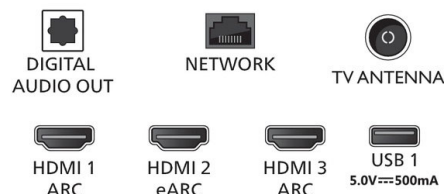

Dimensions

- Box dimensions (W x H x D): 1600 x 995 x 170 mm
- Set dimensions (W x H x D): 1451 x 834 x 85 mm
- Set dimensions with stand (W x H x D): 1451 x 909 x 284 mm
- Product weight: 21.5 kg
- Product weight (+stand): 22 kg

- Weight incl. Packaging: 29 kg
- Wall mount dimensions: 300 x 300 mm

Accessories

- Included accessories: Quick start guide, Legal and safety brochure, Power cord, Table top stand, Remote Control, 2 x AAA Batteries

Connections

Side

Down

Issue date 2022-11-27

Version: 6.1.1

12 NC: 8670 001 85746
EAN: 87 18863 03619 8

© 2022 Koninklijke Philips N.V.
All Rights reserved.

Specifications are subject to change without notice.
Trademarks are the property of Koninklijke Philips N.V.
or their respective owners.