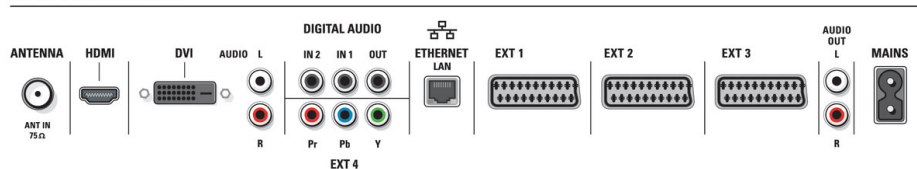

Tuner/Reception/Transmission

- Tuner bands: Hyperband, S-Channel, UHF, VHF
- TV system: PAL, SECAM
- Video Playback: NTSC, PAL, SECAM
- Aerial Input: 75 ohm coaxial (IEC75)

Connectivity

- Ext 1 Scart: Audio L/R, CVBS in/out, RGB
- Ext 2 Scart: Audio L/R, CVBS in/out, RGB, Y/C
- Ext 3 Scart: Audio L/R, CVBS in/out
- Ext 4: S/PDIF digital coaxial, YPbPr
- Ext 5: DVI-I with HDCP, YPbPr
- Ext 6: HDMI
- Other connections: Analog audio Left/Right out, S/PDIF in (coaxial), S/PDIF out (coaxial)
- Front / Side connections: 2x USB, Audio L/R in, CVBS in, Headphone Out, Multi-slot memory card reader, S-video in

Power

- Power consumption: 221 W
- Standby power consumption: 1 W
- Mains power: AC 220 - 240 V +/- 10%
- Ambient temperature: 5 °C to 40 °C

Dimensions

- Product weight: 28 kg
- Weight incl. Packaging: 48 kg
- Box dimensions (W x H x D): 1188 x 900 x 297 mm
- Set dimensions (W x H x D): 1130 x 680 x 96 mm

Accessories

- Included accessories: DVI-I to VGA adapter, Motorised RC swivel stand, Wall mounting bracket
- Optional accessories: 5 in one connection cable, Floor stand

stereo system						transmission system					
2CS DK	NICAM DK	2CS BG	NICAM BG	NICAM I	NICAM LL'	PAL BG	PAL DK	PAL I	SECAM BG	SECAM DK	SECAM LL'
•	•	•	•	•	•	•	•	•	•	•	•

Rear connectors

Side connectors

Issue date 2020-05-06

Version: 21.0.23

12 NC: 8670 000 21636
EAN: 87 10895 87904 0

© 2020 Koninklijke Philips N.V.
All Rights reserved.

Specifications are subject to change without notice.
Trademarks are the property of Koninklijke Philips N.V.
or their respective owners.

www.philips.com