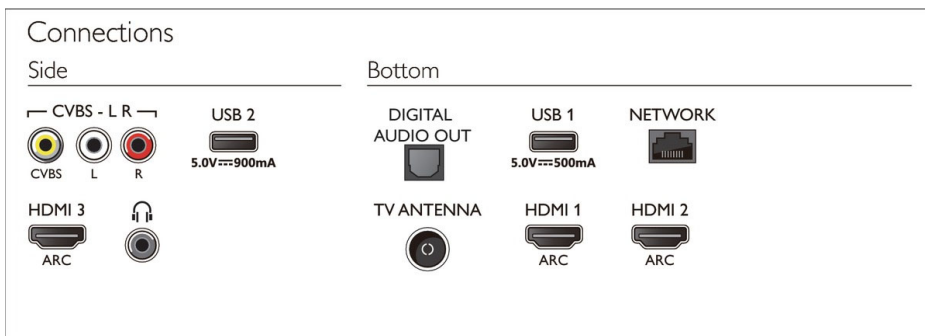

Multimedia Applications

- Video Playback Formats: Containers: AVI, MKV, H264/MPEG-4 AVC, MPEG-1, MPEG-2, MPEG-4, WMV9/VC1, VP9, HEVC (H.265)
- Subtitles Formats Support: .SML, .SRT, .SSA, .SUB, .TXT, .ASS
- Music Playback Formats: AAC, MP3, WAV, WMA (v2 up to v9.2), WMA-PRO (v9 and v10)
- Picture Playback Formats: JPEG, BMP, GIF, PNG, 360 photo, HEIF

Supported Display Resolution

- Computer inputs on all HDMI: up to 4K UHD 3840x2160 @60Hz, HDR supported, HDR10/HLG
- Video inputs on all HDMI: up to 4K UHD 3840x2160@60Hz, HDR supported, HDR10/HLG (Hybrid Log Gamma), HDR10+/Dolby Vision

Tuner/Reception/Transmission

- Digital TV: DVB-T/T2
- MPEG Support: MPEG2, MPEG4
- Video Playback: PAL, SECAM
- TV Program guide*: 8 day Electronic Program Guide
- Signal strength indication
- Teletext: 1000 page Hypertext
- HEVC support

Power

- Mains power: AC 110 - 240 V 50/60Hz
- Ambient temperature: 5 °C to 35 °C
- Power Saving Features: Auto switch-off timer, Picture mute (for radio), Eco mode

Dimensions

- Box dimensions (W x H x D):

- 1757 x 1025 x 181 mm
- Set dimensions (W x H x D): 1581 x 894 x 86 mm
- Set dimensions with stand (W x H x D): 1581 x 912.4 x 299.4 mm
- Product weight: 27.6 kg
- Product weight (+stand): 28.2 kg
- Weight incl. Packaging: 32.7 kg
- Wall mount compatible: 400 x 200 mm

Accessories

- Included accessories: Remote Control, 2 x AAA Batteries, Table top stand, Power cord, Quick start guide, Legal and safety brochure

Issue date 2022-10-25

Version: 16.0.1

12 NC: 8670 001 73811
EAN: 87 18863 02769 1

© 2022 Koninklijke Philips N.V.
All Rights reserved.

Specifications are subject to change without notice. Trademarks are the property of Koninklijke Philips N.V. or their respective owners.

www.philips.com

* EPG and actual visibility (up to 8 days) is country and operator dependent.
* The TV supports DVB reception for 'Free to air' broadcast. Specific DVB operators may not be supported. An up to date list can be found in the FAQ section of the Philips support website. For some operators Conditional Access and subscription are required. Contact your operator for more information.
* Philips TV Remote app and related functionalities vary per TV model, operator, and country, as well as smart device model and OS. For more details please visit: www.philips.com/TVRemoteapp.
* Smart TV app offerings vary per TV model and country. For more details please visit: www.philips.com/smarttv.
* Image depicted on the website are non-contractual pictures. Please always refer to the actual TV that are sold in the retail or stores.
* Amazon, Alexa and all related logos are trademarks of Amazon.com, Inc. or its affiliates. Amazon Alexa is available in selected languages and countries. Voice functions may be limited in some countries