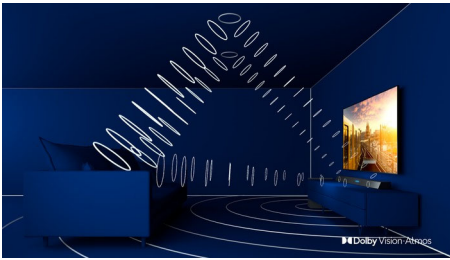

Dolby Vision and Dolby Atmos

Support for Dolby's premium sound and video formats means the HDR content you watch

will look-and sound-gloriously real. Whether it's the latest streaming series or a Blu-Ray disc set, you'll enjoy contrast, brightness, and color that reflect the director's original intentions. And hear spacious sound with clarity, detail, and depth.

4K LED TV

With four times the resolution of conventional Full HD, Ultra HD lights up your screen with over 8 million pixels and our unique Ultra Resolution Upscaling technology. Experience improved images regardless of the original content, and enjoy a sharper picture with superior depth, contrast, natural motion and vivid details.