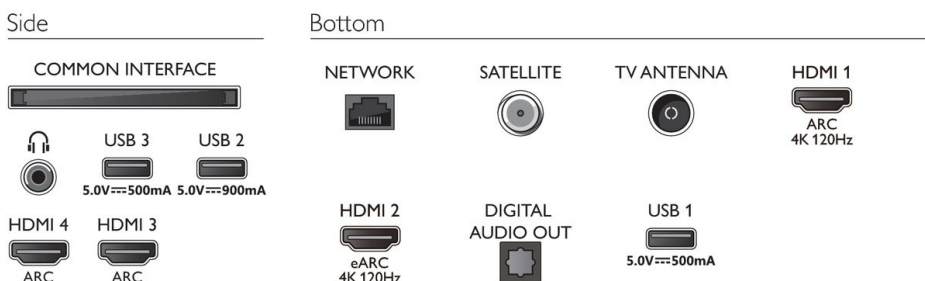

Supported HDMI video features

- Gaming: HDMI VRR, ALLM, HGiG, AMD FreeSync Premium Pro, Dolby Vision Game
- HDMI 1/2: HDMI 2.1 full bandwidth 48Gbps, upto 4K 120Hz
- HDMI 3/4: HDMI 2.0
- HDR: Dolby Vision, HDR10, HDR10+, HDR10+ Adaptive, HLG, UHD A

Multimedia Applications

- Video Playback Formats: Containers: AVI, MKV,

- H264/MPEG-4 AVC, MPEG-1, MPEG-2, MPEG-4, HEVC (H.265), VP9, AV1
- Subtitles Formats Support: .SRT, .SUB, .TXT, .SML, .ASS, .SSA
- Music Playback Formats: AAC, MP3, WAV, WMA (v2 up to v9.2), WMA-PRO (v9 and v10), FLAC
- Picture Playback Formats: JPEG, BMP, GIF, PNG, 360 photo, HEIF

Design

- Colors of TV: Gun metal gray frame
- Stand design: Metal anthracite brush sticks
- Remote control: with Muirhead leather

Dimensions

- Box dimensions (W x H x D): 1360.0 x 840.0 x 160.0 mm
- Set dimensions (W x H x D): 1231.4 x 712.0 x 86.1 mm
- Set dimensions with stand (W x H x D): 1231.4 x 732.0 x 254.0 mm
- Stand dimensions (W x H x D): 727.0 x 20.0 x 279.6 mm
- Product weight: 19.3 kg
- Product weight (+stand): 19.7 kg
- Weight incl. Packaging: 24.5 kg
- Wall mount compatible: 300 x 200 mm

Connections

Issue date 2023-02-04

Version: 7.2.1

12 NC: 8670 001 82698
EAN: 87 18863 03440 8

© 2023 Koninklijke Philips N.V.
All Rights reserved.

Specifications are subject to change without notice.
Trademarks are the property of Koninklijke Philips N.V.
or their respective owners.

www.philips.com

* EPG and actual visibility (up to 8 days) is country and operator dependent.

* Android App offerings vary per country. For more details please visit your local Google Play Store.

* The TV supports DVB reception for 'Free to air' broadcast. Specific DVB operators may not be supported. An up to date list can be found in the FAQ section of the Philips support website. For some operators Conditional Access and subscription are required. Contact your operator for more information.

* Philips TV Remote app and related functionalities vary per TV model, operator, and country, as well as smart device model and OS. For more details please visit: www.philips.com/TVRemoteapp.

* USB recording for digital channels only, recordings may be limited by broadcast copy protection (C+). Country and channel restrictions may apply.

* This television contains lead only in certain parts or components where no technology alternatives exist in accordance with existing exemption clauses under the RoHS Directive.

* Memory size (Flash) : 16G, the actual available disc space may differ (dependent on e.g. (pre-)installed apps, installed operating system, etc.)

* Google Assistant is available on Philips Android TVs running on Android O (8) or higher OS version. Google Assistant is available in selected languages and countries.

* Amazon Prime is available in selected languages and countries.

* Amazon, Alexa and all related logos are trademarks of Amazon.com, Inc. or its affiliates. Amazon Alexa is available in selected languages and countries.

* Netflix subscription required. Subject to terms at <https://www.netflix.com>

* Disney+ subscription required. Subject to terms at <https://www.disneyplus.com> (c) 2020 Disney and its related entities. Disney+ is available in selected languages and countries.

* Rakuten TV is available in selected languages and countries.