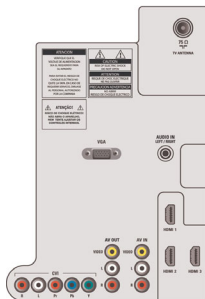

Tuner/Reception/Transmission

- Aerial Input: 75 ohm coaxial (IEC75)
- TV system: PAL I, PAL B/G, PAL D/K, SECAM B/G, SECAM D/K
- Video Playback: NTSC, SECAM, PAL
- Tuner bands: Hyperband, S-Channel, UHF, VHF
- Number of Preset Channels: 99

Connectivity

- AV 1: Audio L/R in, YPbPr
- AV 2: Audio L/R in, CVBS in
- Front / Side connections: HDMI v1.3, S-video in, CVBS in, Audio L/R in, Headphone Out, USB
- Other connections: Monitor out, CVBS, L/R (cinch), PC-in VGA + Audio L/R in
- HDMI 1: HDMI v1.3
- HDMI 2: HDMI v1.3

- HDMI 3: HDMI v1.3
- EasyLink (HDMI-CEC): One touch play, EasyLink, Remote control pass-through, System audio control, System standby

Power

- Ambient temperature: 5 °C to 35 °C
- Mains power: 110-240V, 50/60Hz
- Power consumption: 220 W
- Standby power consumption: 0.15 W (typical)

Dimensions

- Set dimensions (W x H x D): 996 x 602.5 x 88 mm
- Set dimensions with stand (W x H x D): 996 x 655.5 x 260 mm
- Weight incl. Packaging: 25 kg
- Product weight: 17.55 kg
- Product weight (+stand): 20.45 kg
- Box dimensions (W x H x D): 1243 x 702 x 280 mm
- VESA wall mount compatible: 400 x 400 mm

Accessories

- Included accessories: Tabletop swivel stand, Power cord, Quick start guide, User Manual, Warranty certificate, Remote Control, Batteries for remote control

Rear connectors