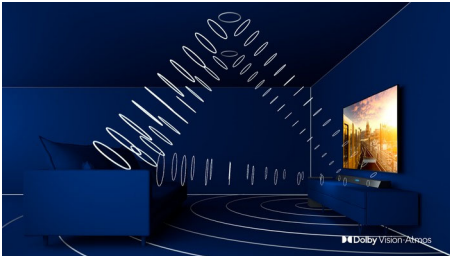

Dolby Vision and Dolby Atmos

Support for Dolby's premium sound and video formats means the HDR content you watch will look-and sound-gloriously real. Whether it's the latest streaming series or a Blu-Ray disc set, you'll enjoy contrast, brightness, and color that reflect the director's original intentions.

And hear spacious sound with clarity, detail, and depth.