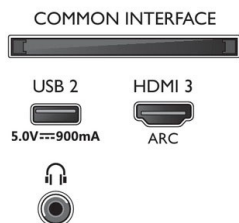

Connections

Side