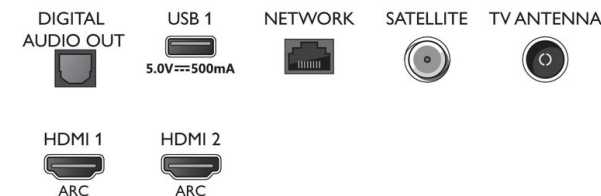

Design

- Colors of TV: Plastic gun metal bezel
- Stand design: Mid silver groove stand

Connections

Side

Bottom

Issue date 2022-10-25

Version: 12.4.1

12 NC: 8670 001 65813
EAN: 87 18863 02337 2