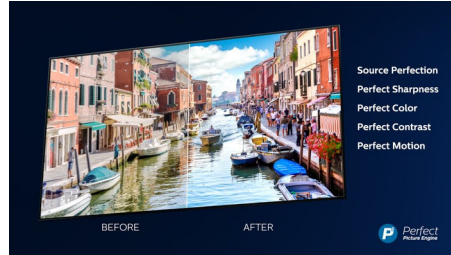

P5 Perfect Picture Engine

The Philips P5 Perfect Picture Engine delivers an image as brilliant as the content you love. Details have noticeably more depth. Colours are vivid, while skin tones look natural. Contrast is so crisp you'll feel every detail. And motion is so smooth that you'll never lose sight of the ball, no matter how fast the play.