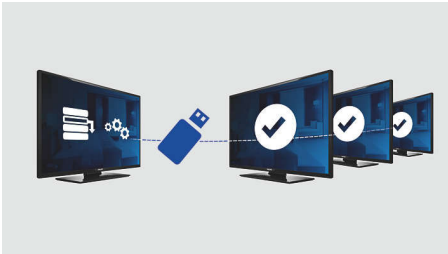

Great viewing experience and guest comfort

- USB for multimedia playback
- Low power consumption
- LED TV for images with incredible contrast

PHILIPS

Highlights

Welcome page

A welcome page is displayed each time the TV set is switched on. The welcome page can be branded and customised easily at the time of installation via a simple welcome image in .png format.

USB Cloning

Provides the ability to easily copy all programming and channel programming settings from one TV into other TV sets in less than a minute. The feature ensures uniformity

between TV sets and significantly reduces installation time and costs.

USB (photos, music, video)

Share the fun. Connect your USB memory-stick, digital camera, mp3 player or other multimedia device to the USB port on your TV to enjoy photos, videos and music with the easy to use onscreen content browser.