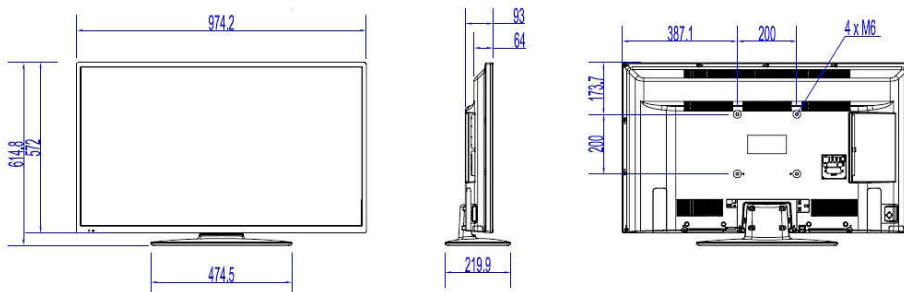

Connectivity Enhancements

- EasyLink (HDMI CEC): One touch play, System Standby, RC pass through

Design

- Colour: Black

Dimensions

- Set Width: 974 mm
- Set Height: 572 mm
- Set Depth: 64/93 mm
- Product weight: 8.3 kg
- Set width (with stand): 974 mm
- Set height (with stand): 615 mm
- Set depth (with stand): 220 mm
- Product weight (+stand): 9.2 kg
- Wall-mount compatible: M6, 200 x 200 mm