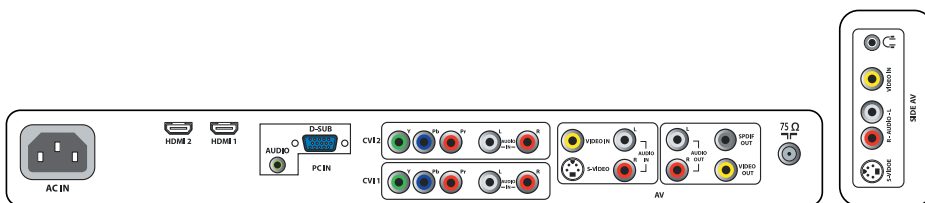

Connectivity

- AV 1: Audio L/R in, YPbPr
- AV 2: Audio L/R in, YPbPr
- AV 3: Audio L/R in, CVBS in, S-Video in
- AV 4: HDMI
- AV 5: HDMI
- Front / Side connections: Audio L/R in, CVBS in, Headphone Out, S-video in
- Other connections: Analog audio Left/Right out, Composite video (CVBS) out, PC Audio in, PC-In VGA, S/PDIF out (coaxial)

Accessories

- Included accessories: Table top stand, Power cord, Quick start guide, User Manual, Warranty certificate, Remote Control, Batteries for remote control

Dimensions

- Set dimensions (W x H x D): 1039 x 682 x 107 mm
- Set dimensions with stand (W x H x D): 1039 x 745 x 291 mm
- Product weight: 26 kg
- Product weight (+stand): 31 kg
- Box dimensions (W x H x D): 1181 x 803 x 362 mm
- Weight incl. Packaging: 35 kg
- VESA wall mount compatible: 400 x 200 mm