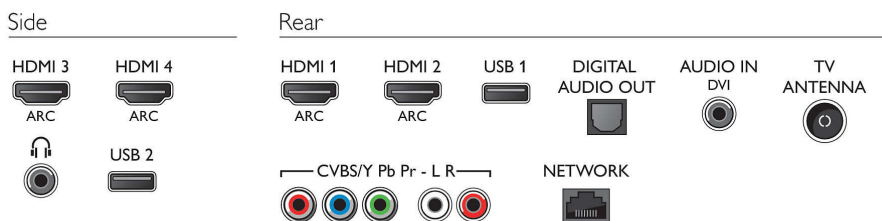

Connectivity

- Number of HDMI connections: 4
- HDMI features: Audio Return Channel
- Number of component in (YPbPr): 1
- EasyLink (HDMI-CEC): Remote control pass-through, System audio control, System standby, Auto subtitle shift (Philips)*, Pixel Plus link (Philips)*, One touch play
- Number of USBs: 2
- Wireless connection: Wi-Fi 2x2 Integrated
- Other connections: Antenna IEC75, Common Interface Plus (CI+), Ethernet-LAN RJ-45, Digital audio out (optical), Audio L/R in, Headphone out, Service connector

Power

- Mains power: AC 110- 240V 50/60Hz
- Standby power consumption: $\leq 0.3\text{ W}$
- Power Saving Features: Auto switch-off timer, Eco mode, Light sensor, Picture mute (for radio)
- Off mode power consumption: $\leq 0.3\text{ W}$

Accessories

- Included accessories: Remote Control, 2 x AAA Batteries, Tabletop swivel stand, Power cord, Quick start guide
- Optional accessories: Philips TV camera PTA317

Dimensions

- Set Width: 1299 mm
- Set Height: 769 mm
- Set Depth: 38 mm

- Product weight: 24 kg
- Set width (with stand): 1299 mm
- Set height (with stand): 828 mm
- Set depth (with stand): 300 mm
- Product weight (+stand): 25.6 kg
- Box width: 1535 mm
- Box height: 881 mm
- Box depth: 160 mm
- Weight incl. Packaging: 24 kg
- Wall mount compatible: 400 x 400 mm

Connections

Issue date 2023-10-16

Version: 2.0.1

EAN: 87 18863 00658 0

© 2023 Koninklijke Philips N.V.
All Rights reserved.

Specifications are subject to change without notice.
Trademarks are the property of Koninklijke Philips N.V.
or their respective owners.

www.philips.com

* MyRemote app and related functionalities varies per TV model and country, as well as smart device model and OS. For more detail, please visit: www.philips.com/TV.

* For smart TV app, visit www.philips.com/TV to discover the services offering in your country

* Cloud TV offering depends on country availability and regulations

* Compatibility depends on Wifi Miracast certification & Android 4.2 or later. For more details please refer to your device documentation.

* USB recording for digital channels only, recordings may be limited by broadcast copy protection (CI+). Country and channel restrictions may apply.

* Philips TV camera (PTA317) is sold separately.

* The TV supports DVB reception for 'Free to air' broadcast. Specific DVB operators may not be supported. An up to date list can be found in the FAQ section of the Philips support website. For some operators Conditional Access and subscription are required. Contact your operator for more information.

* EPG and actual visibility (up to 8 days) is country and operator dependent.

* (Philips) only compatible with specific Philips player device.