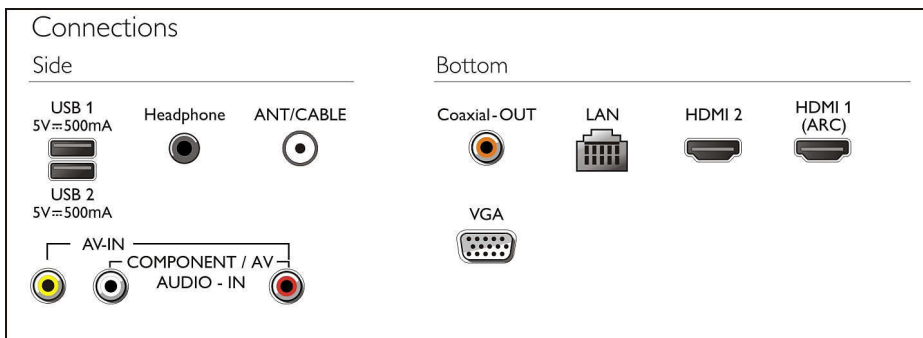

Highlights

LED TV

With LED backlight you can enjoy low power consumption and beautiful lines combined with high brightness, incredible contrast and vibrant colors.

Pixel Plus HD

Philips Pixel Plus HD engine optimizes picture quality to deliver crisp images with beautiful contrast. So whether you're streaming online or watching from a disc, you'll enjoy sharper images with brighter whites and blacker blacks.

Philips TV/STA gallery

Philips app gallery is a wide-ranging collection of online apps that you can access as soon as your Smart TV is connected to the Internet. It's that easy! Just switch on your TV, connect to the Internet and experience a whole new world of entertainment online.

Visible sound articulation

Experience entertainment in all its glory. With front facing visible sound articulation, enjoy a complete audio set up straight from your TV. Incredible highs, lifelike mids and explosive bass, all masterfully produced by a series of speakers that have been subtly placed for a thin TV design.

Two HDMI inputs with Easylink

Avoid cable clutter with a single HDMI cable to carry both picture and audio signals from your devices to your TV. HDMI uses uncompressed signals, ensuring the highest quality from source to screen. Together with Philips Easylink, you'll need only one remote control to perform most operations on your TV, DVD, Blu-ray, set top box or home theatre system.

Issue date 2023-10-15

Version: 6.7.1

EAN: 87 18863 01974 0

© 2023 Koninklijke Philips N.V.
All Rights reserved.

Specifications are subject to change without notice.
Trademarks are the property of Koninklijke Philips N.V. or their respective owners.

www.philips.com

* EPG and actual visibility (up to 8 days) is country and operator dependent.

* The TV supports DVB reception for 'Free to air' broadcast. Specific DVB operators may not be supported. An up to date list can be found in the FAQ section of the Philips support website. For some operators Conditional Access and subscription are required. Contact your operator for more information.

* (Philips) only compatible with specific Philips player device.