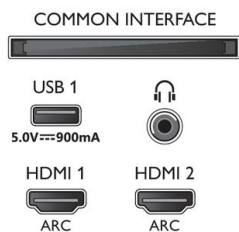

Connections

Side