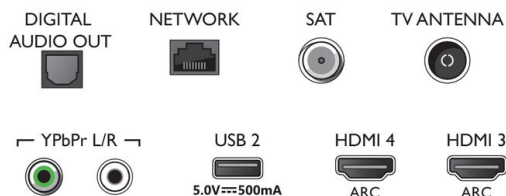

Bottom

Issue date 2022-10-25

Version: 7.3.1

12 NC: 8670 001 57786
EAN: 87 18863 01914 6

© 2022 Koninklijke Philips N.V.
All Rights reserved.

Specifications are subject to change without notice.
Trademarks are the property of Koninklijke Philips N.V.
or their respective owners.

www.philips.com

- EPG and actual visibility (up to 8 days) is country and operator dependent.
- Android App offerings vary per country. For more details please visit your local Google Play Store.
- Energy consumption in kWh per year, based on the power consumption of the television operating 4 hours per day for 365 days. The actual energy consumption will depend on how the television is used.
- The TV supports DVB reception for 'Free to air' broadcast. Specific DVB operators may not be supported. An up to date list can be found in the FAQ section of the Philips support website. For some operators Conditional Access and subscription are required. Contact your operator for more information.
- Philips TV Remote app and related functionalities vary per TV model, operator, and country, as well as smart device model and OS. For more details please visit: www.philips.com/TVRemoteapp.
- Smart TV app offerings vary per TV model and country. For more details please visit: www.philips.com/smarttv.
- USB recording for digital channels only, recordings may be limited by broadcast copy protection (CI+). Country and channel restrictions may apply.
- Please note that your Amazon Apps may not always be available in your country. (Currently Amazon apps works only in UK, Germany, Austria)
- This television contains lead only in certain parts or components where no technology alternatives exist in accordance with existing exemption clauses under the RoHS Directive.
- Its functionality is subject to ChromeCast built-in apps and smart devices. For more details, please visit ChromeCast built-in product pages.