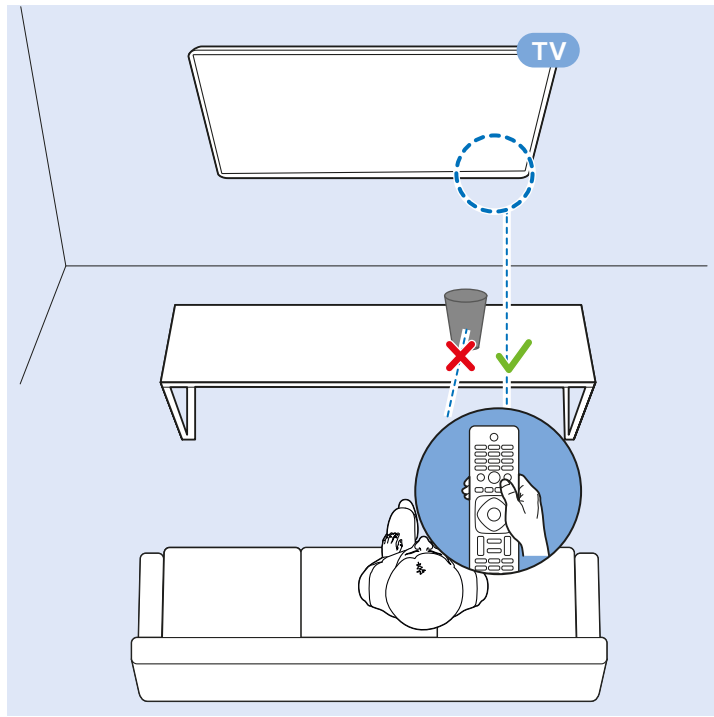

Digital Audio System - HDMI ARC

Digital Audio System - OPTICAL

Headphones

VESA (x, y)

43" 200x200 M6
108cm

50" 200x200 M6
127cm

55" 400x200 M6
139cm

Help
Ajuda