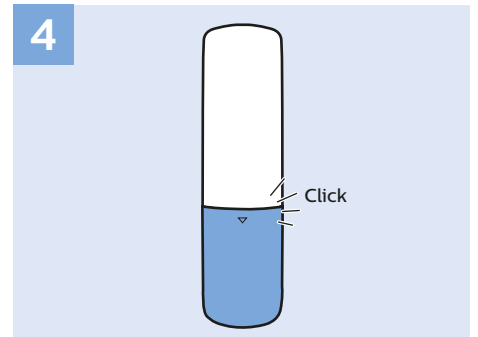

Digital Audio System - HDMI ARC

Digital Audio System - OPTICAL

Headphones

VESA (x, y)

43" 200x200 M6
108cm

50" 200x200 M6
127cm

55" 400x200 M6
139cm

Help
Ajuda