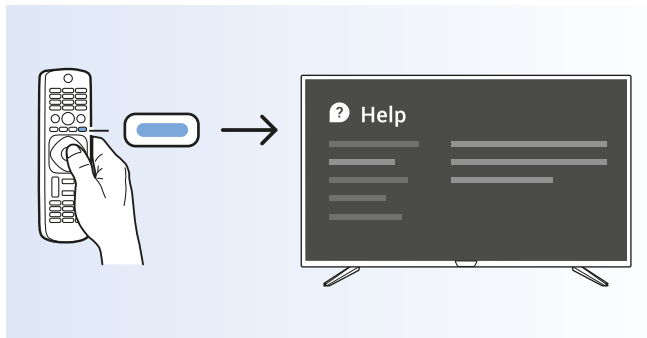

Digital Audio System - HDMI ARC

Digital Audio System - OPTICAL

Headphones

VESA (x, y)

43" 200x200 M6
108cm

50" 200x200 M6
127cm

55" 400x200 M6
139cm

Help
Ajuda