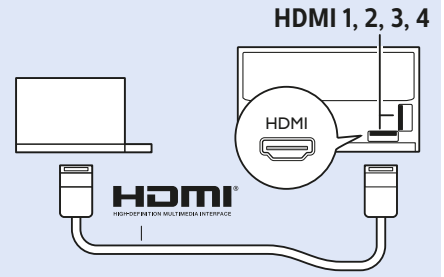

Computer - HDMI