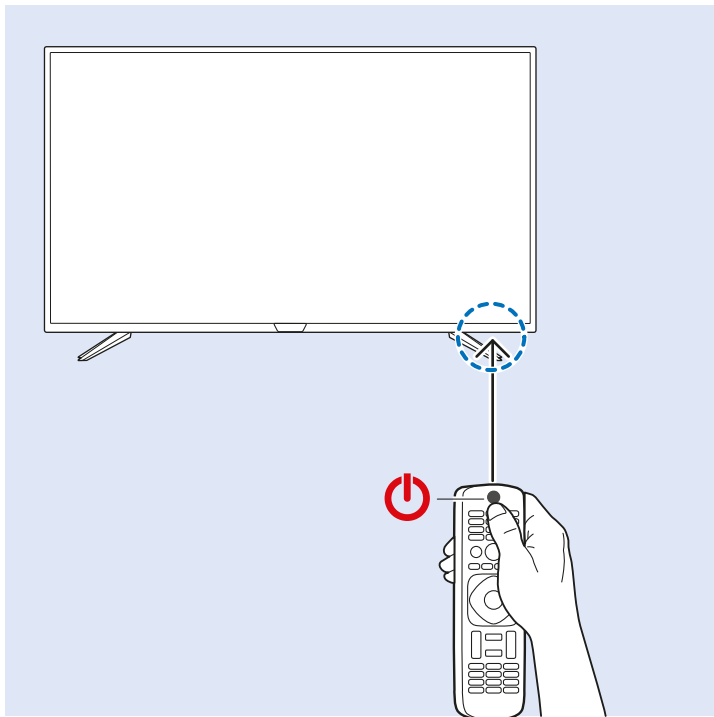

Digital Audio System - HDMI ARC

Digital Audio System - OPTICAL

Headphones

VESA (x, y)

43" 200x200 M6
108cm

50" 200x200 M6
127cm

55" 400x200 M6
139cm

Help
Ajuda