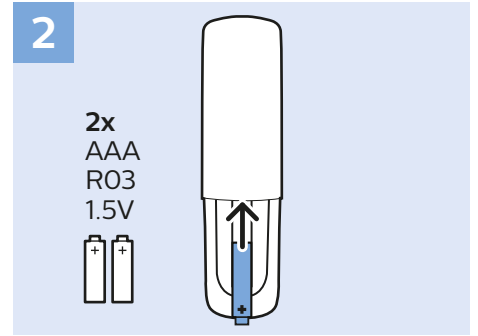

Digital Audio System - HDMI ARC

Digital Audio System - OPTICAL

Headphones

VESA (x, y)

43" 200x200 M6
108cm

50" 200x200 M6
127cm

55" 400x200 M6
139cm

Help
Ajuda