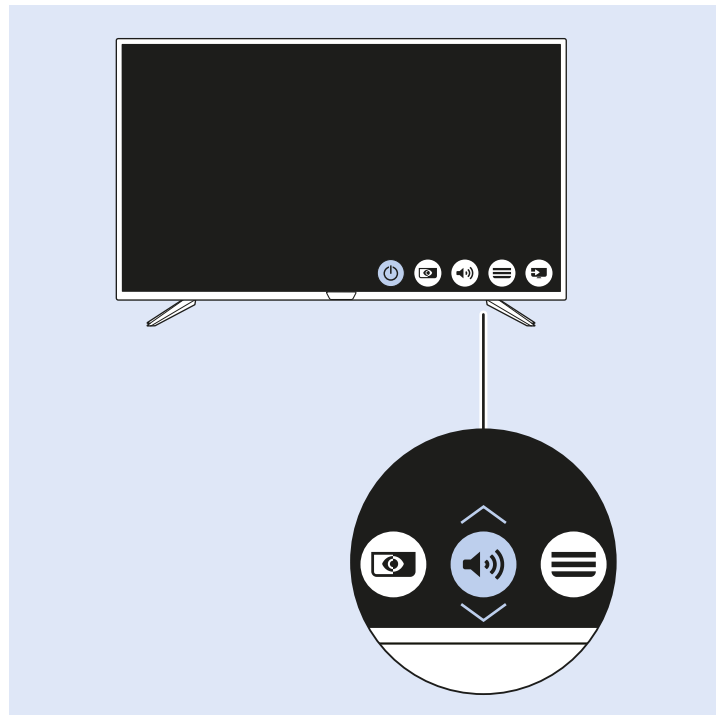

Digital Audio System - HDMI ARC

Digital Audio System - OPTICAL

Headphones

VESA (x, y)

43" 200x200 M6
108cm

50" 200x200 M6
127cm

55" 400x200 M6
139cm

Help
Ajuda