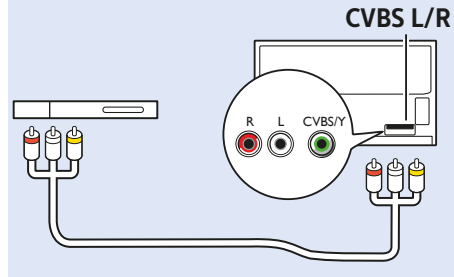

Video Player - CVBS, L/R