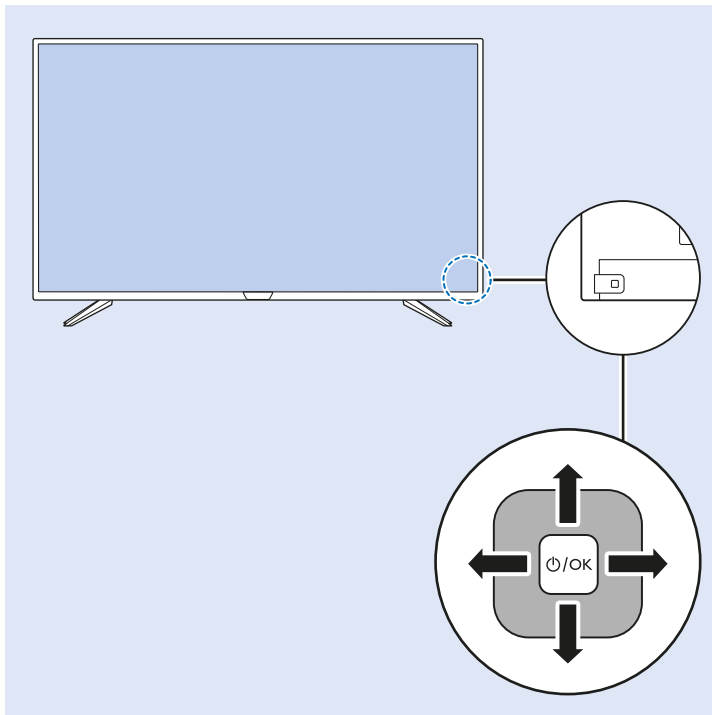

Digital Audio System - HDMI ARC

Digital Audio System - OPTICAL

Headphones

VESA (x, y)

43" 200x200 M6
108cm

50" 200x200 M6
127cm

55" 400x200 M6
139cm

Help
Ajuda