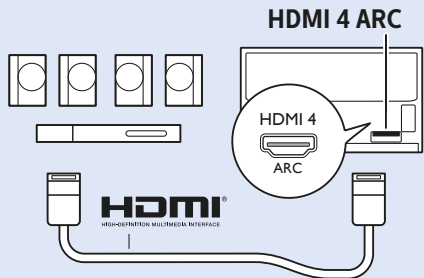

Digital Audio System - HDMI ARC

Digital Audio System - OPTICAL

Headphones

VESA (x, y)

43" 200x200 M6
108cm

50" 200x200 M6
127cm

55" 400x200 M6
139cm

Help
Ajuda