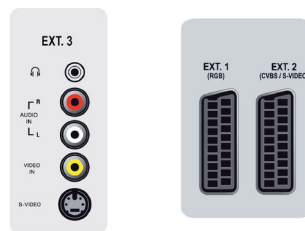

Tuner/Reception/Transmission

- Aerial Input: 75 ohm coaxial (IEC75)
- TV system: PAL I, PAL B/G, PAL D/K, SECAM B/G, SECAM D/K, SECAM L/L'
- Video Playback: NTSC, SECAM, PAL
- Tuner bands: Hyperband, S-Channel, UHF, VHF
- Number of Pre-set Channels: 100
- Tuner Display: PLL

Connectivity

- Ext 1 Scart: Audio L/R, CVBS in/out, RGB
- Ext 2 Scart: Audio L/R, CVBS in/out, S-video in
- Ext 3: S-video in, CVBS in, Audio L/R in
- Ext 4: YPbPr, Audio L/R in
- Ext 5: HDMI
- Ext 6: HDMI
- Number of Scarts: 2
- Other connections: Headphone out

Power

- Ambient temperature: 5°C to 40°C
- Mains power: 220 - 240 V, 50/60 Hz
- Power consumption: 175 W
- Standby power consumption: < 1 W

Accessories

- Included accessories: Tabletop stand, Power cord, Quick start guide, User Manual, Registration card, Warranty certificate, Remote Control, Batteries for remote control
- Optional accessories: Floor stand

Dimensions

- Set dimensions (W x H x D): 944 x 628 x 113 mm
- Set dimensions with stand (W x H x D): 944 x 690 x 286 mm
- Product weight: 21.6 kg
- Product weight (+stand): 29.6 kg
- Box dimensions (W x H x D): 1014 x 733 x 330 mm
- Weight incl. Packaging: 35 kg
- VESA wall mount compatible: 600 x 400 mm

Stereo system					Transmission system					
2CS DK	NICAM DK	2CS BG	NICAM I	NICAM LL'	PAL BG	PAL D/K	PAL I	SECAM BG	SECAM DK	SECAM LL'
•	•	•	•	•	•	•	•	•	•	•

Issue date 2022-04-26

Version: 1.0.8

12 NC: 8670 000 30333
EAN: 87 12581 33769 8

© 2022 Koninklijke Philips N.V.
All Rights reserved.

Specifications are subject to change without notice.
Trademarks are the property of Koninklijke Philips N.V.
or their respective owners.

www.philips.com