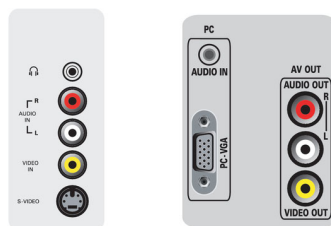

Tuner/Reception/Transmission

- Aerial Input: 75 ohm coaxial (IEC75)
- TV system: PAL I, PAL B/G, PAL D/K, SECAM B/G, SECAM D/K
- Video Playback: NTSC, SECAM, PAL
- Tuner bands: Hyperband, S-Channel, UHF, VHF
- Number of Preset Channels: 100
- Tuner Display: PLL

Connectivity

- AV 1: Audio L/R in, YPbPr
- AV 2: Audio L/R in, YPbPr
- AV 3: Audio L/R in, CVBS in, S-Video in
- AV 4: HDMI
- AV 5: HDMI
- Number of AV connections: 7
- Front / Side connections: Audio L/R in, CVBS in, Headphone out, S-video in
- Other connections: Monitor out, CVBS, L/R (cinch), PC Audio in, PC-In VGA

Power

- Ambient temperature: 5 °C to 40 °C
- Mains power: 100-240V, 50/60Hz
- Power consumption: 240 W
- Standby power consumption: <1W

Accessories

- Included Accessories: Tabletop swivel stand, Power cord, Quick start guide, User Manual, Registration card, Warranty certificate, Remote Control, Batteries for remote control

Dimensions

- Color cabinet: Black cabinet with Black Hi Gloss deco Frame
- Set dimensions (W x H x D): 1046 x 686 x 116 mm
- Set dimensions with stand (W x H x D): 1046 x 747 x 265 mm
- Product weight: 26.5 kg
- Product weight (+stand): 33.5 kg
- Box dimensions (W x H x D): 1148 x 795 x 277 mm
- Weight incl. Packaging: 40 kg
- VESA wall mount compatible: 600 x 400 mm

Issue date 2019-06-28

Version: 6.0.24

12 NC: 8670 000 29257
EAN: 87 12581 33031 6

© 2019 Koninklijke Philips N.V.
All Rights reserved.

Specifications are subject to change without notice.
Trademarks are the property of Koninklijke Philips N.V.
or their respective owners.

www.philips.com