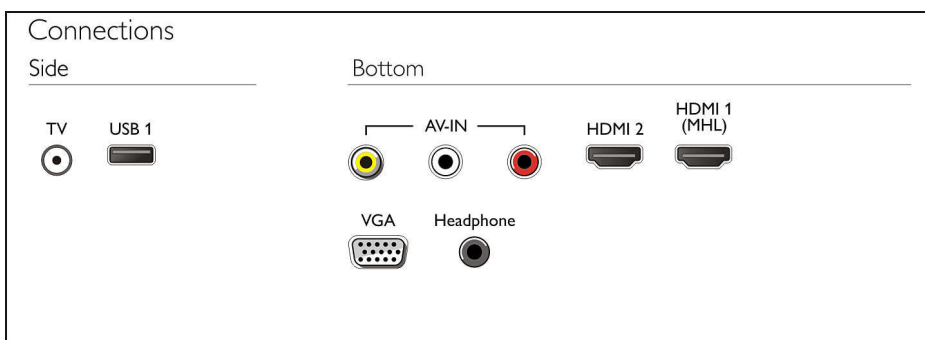

Issue date 2023-10-15

Version: 4.1.1

EAN: 87 18863 01394 6

© 2023 Koninklijke Philips N.V.
All Rights reserved.

Specifications are subject to change without notice. Trademarks are the property of Koninklijke Philips N.V. or their respective owners.

www.philips.com

* EPG and actual visibility (up to 8 days) is country and operator dependent.

* The TV supports DVB reception for 'Free to air' broadcast. Specific DVB operators may not be supported. An up to date list can be found in the FAQ section of the Philips support website. For some operators Conditional Access and subscription are required. Contact your operator for more information.

* (Philips) only compatible with specific Philips player device.