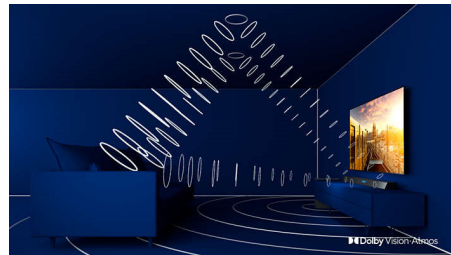

Dolby Vision and Dolby Atmos

Support for Dolby's premium sound and video formats means the HDR content you watch will look—and sound—gloriously real. Whether it's the latest streaming series or a Blu-Ray disc set, you'll enjoy contrast, brightness and colour that reflect the director's original intentions. And hear spacious sound with clarity, detail and depth.

Design

Muirhead leather adds a sophisticated finish to select Philips TV remote controls and stands. Ethically sourced and sustainably produced in

55OLED865/12

Scotland, this high-performance leather feels soft and textured to the touch, and it ages beautifully.