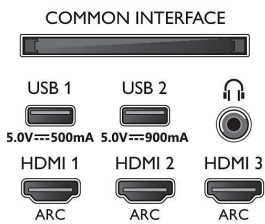

Picture/Display

- Aspect ratio: 16:9
- Diagonal screen size (inch): 55 inch
- Diagonal screen size (metric): 139 cm
- Display: 4K Ultra HD OLED
- Panel resolution: 3840 x 2160

- Picture engine: P5 AI Perfect Picture Engine
- Picture enhancement: Ultra Resolution, Wide Colour Gamut 99% DCI/P3, Dolby Vision, HDR10+, Perfect Natural Motion, 5700 PPI
- Diagonal screen size (inch): 55 inch

55OLED865/12

(Hybrid Log Gamma), HDR10+/Dolby Vision

Tuner/Reception/Transmission

- Digital TV: DVB-T/T2/T2-HD/C/S/S2
- Video Playback: PAL, SECAM
- MPEG Support: MPEG2, MPEG4
- TV Programme guide*: 8-day Electronic Programme Guide
- Signal strength indication
- Teletext: 1000 page Hypertext
- HEVC support

Connections

Side

Bottom

4K UHD OLED Android TV

139 cm (55") Ambilight TV Major HDR formats supported, P5 AI Perfect Picture Engine, Android TV/AI voice control

Specifications

Android TV

- OS: Android TV™ 9 (Pie)
- Pre-installed apps: Google Play Movies*, Google Play Music*, Google Search, YouTube, Amazon instant video, BBC iPlayer, Netflix
- Memory size (Flash): 16 GB*