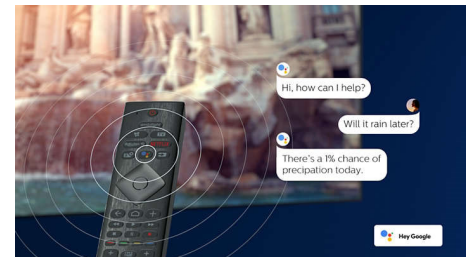

Voice assistant

Control your Philips Android TV with your voice. Want to play a game, watch Netflix or find content and apps in the Google Play store? Just tell your TV. You can even command all Google Assistant-compatible smart home devices, like dimming the lights and setting the thermostat on movie night. Without leaving the sofa. The days of searching for the TV remote are over. Now you can use your voice to control your Philips smart TV via Alexa-enabled devices, like Amazon Echo. Turn your TV on, change the channel, switch to your gaming console and more with Alexa.