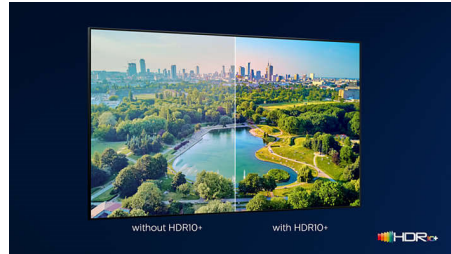

Major HDR formats supported

A Philips 4K UHD OLED TV is compatible with all major HDR formats, including HDR10+ and Dolby Vision. Whether it's a must-watch series or the latest video game, shadows will be deeper. Bright surfaces will shine. Colours will be truer. Motion is incredibly smooth.