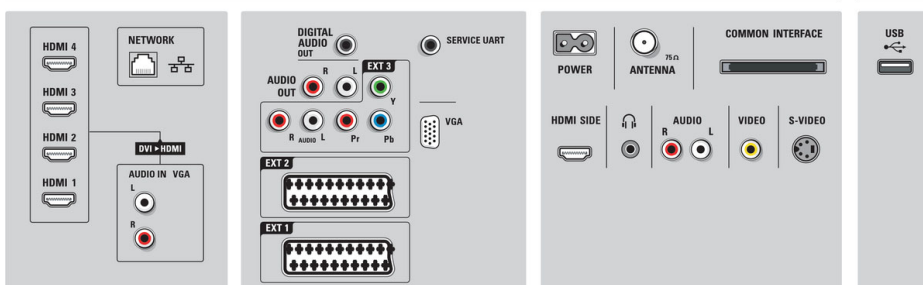

Connectivity

- Ext 1 Scart: Audio L/R, CVBS in, RGB
- Ext 2 Scart: Audio L/R, CVBS in, RGB
- Ext 3: YPbPr, Audio L/R in, VGA PC-in
- Front / Side connections: USB
- PC network link: DLNA 1.0 certified
- Other connections: A/V Audio L/R in (value), Analog audio Left/Right out, S-Video in, Composite video (CVBS) input, HDMI, Headphone out, S/PDIF out (coaxial), Common Interface Plus (CI+)
- HDMI 1: HDMI v1.3a
- HDMI 2: HDMI v1.3a
- HDMI 3: HDMI v1.3a
- HDMI 4: HDMI v1.3a
- EasyLink (HDMI-CEC): One touch play, EasyLink, Pixel link, Remote control pass-through, System audio control, System standby

Power

- Ambient temperature: 5 °C to 35 °C
- Mains power: AC 220 - 240 V +/- 10%
- Power consumption (typical): 243 W
- Standby power consumption: < 0.15 W

Dimensions

- Set dimensions (W x H x D): 1111 x 694 x 50 mm
- Set dimensions with stand (H x D): 757 x 280 mm
- Stand width: 500 mm
- Product weight: 20 kg
- Product weight (+stand): 30 kg
- Box dimensions (W x H x D): 1369 x 803 x 291 mm
- Color cabinet: Brushed aluminium decofront
- VESA wall mount compatible: 300 x 300 mm

Accessories

- Included accessories: Tabletop swivel stand, RF antenna cable, Power cord, Quick start guide, Warranty certificate, Remote Control, Batteries for remote control, Legal and safety brochure, Net TV brochure
- Optional accessories: Smart level wallmount SQM6175, DVB-S module PFS0001*

Rear connectors

Side

Issue date 2022-04-26

Version: 8.2.7

12 NC: 8670 000 51982
EAN: 87 12581 47930 5

© 2022 Koninklijke Philips N.V.
All Rights reserved.

Specifications are subject to change without notice.
Trademarks are the property of Koninklijke Philips N.V.
or their respective owners.

www.philips.com

* 200Hz Clear LCD displays 200 scenes per second by combining advanced 100Hz technology with scanning backlight @ 50% dutycycle.

* 8 days EPG, service not available in all countries

* DVB-T, supported in selected countries only

* DVB-C in selected countries and for selected operators only. Most up to date information is available on the type plate of the TV.

* Net TV, service offering is dependent on country and subject to terms of use.

* Optional Philips DVB-S module required (part no. PFS0001, only available in Germany, Austria and Switzerland)