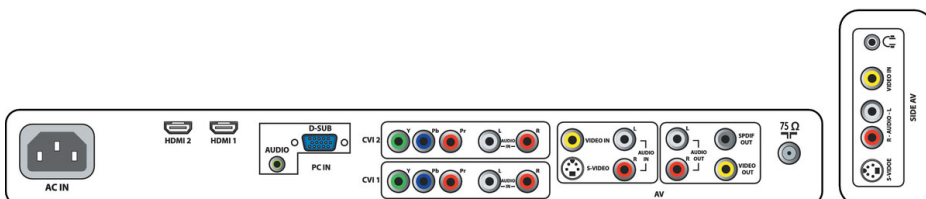

Connectivity

- AV 1: Audio L/R in, YPbPr
- AV 2: Audio L/R in, YPbPr
- AV 3: Audio L/R in, CVBS in, S-Video in
- AV 4: HDMI
- AV 5: HDMI
- Front / Side connections: Audio L/R in, CVBS in, Headphone out, S-video in
- Other connections: Analog audio Left/Right out, Composite video (CVBS) out, PC Audio in, PC-In VGA, S/PDIF out (coaxial)

Accessories

- Included Accessories: Table top stand, Power cord, Quick start guide, User Manual, Warranty certificate, Remote Control, Batteries for remote control

Dimensions

- Color cabinet: Silver, high gloss black
- Set dimensions (W x H x D): 1039 x 682 x 107 mm
- Set dimensions with stand (W x H x D): 1039 x 745 x 291 mm
- Product weight: 26 kg
- Product weight (+stand): 31 kg
- Box dimensions (W x H x D): 1181 x 803 x 362 mm
- Weight incl. Packaging: 35 kg
- VESA wall mount compatible: 400 x 200 mm