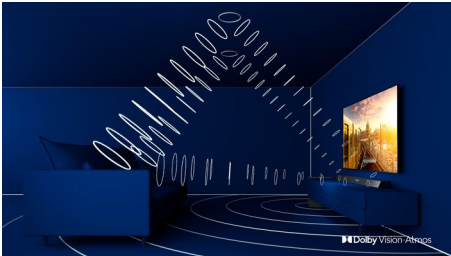

3-sided Ambilight TV Major HDR formats supported, Dolby Vision and Dolby Atmos, 139 cm (55") Android TV

Highlights

3-sided Ambilight

With Philips Ambilight every moment feels closer. Intelligent LEDs around the edge of the TV respond to the on-screen action and emit an immersive glow that's simply captivating. Experience it once and wonder how you enjoyed TV without it.

Dolby Vision + Dolby Atmos

Support for Dolby's premium sound and video formats means the HDR content you watch will look-and sound-glorious. You'll enjoy a picture that reflects the director's original