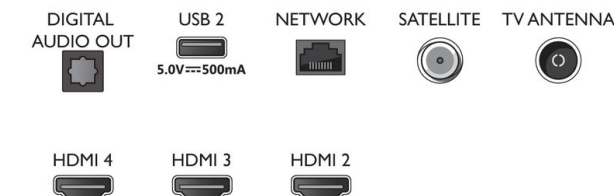

Design

- Colors of TV: Anthracite grey bezel
- Stand design: Anthracite grey v sticks

Accessories

- Included accessories: Remote Control, 2 x AAA Batteries, Power cord, Quick start guide, Legal and safety brochure, Table top stand

Connections

Side

Bottom

Issue date 2023-03-10

Version: 14.3.1

12 NC: 8670 001 74742
EAN: 87 18863 02834 6

© 2023 Koninklijke Philips N.V.
All Rights reserved.

Specifications are subject to change without notice.
Trademarks are the property of Koninklijke Philips N.V.
or their respective owners.