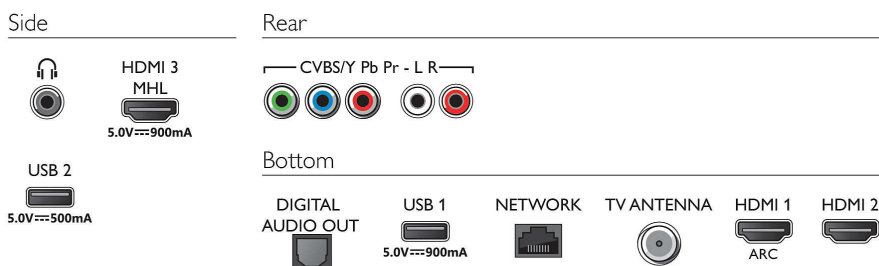

(v2 up to v9.2)

- Subtitles Formats Support: .SMI, .SRT, .SUB, .TXT, .AAS
- Picture Playback Formats: JPEG, BMP, GIF, PNG

Sound

- Output power (RMS): 16W
- Sound Enhancement: Incredible Surround, Clear Sound, Auto Volume Leveler, Smart Sound

Connectivity

- Number of AV connections: 1
- Number of HDMI connections: 3
- HDMI features: Audio Return Channel
- Number of component in (YPbPr): 1
- EasyLink (HDMI-CEC): Remote control pass-through, System audio control, System standby, One touch play
- Number of USBs: 2
- Wireless connection: Wi-Fi 802.11n 2x2 integrated, Wi-Fi Direct
- Other connections: Digital audio out (optical), Audio L/R in, Headphone out, Ethernet-LAN RJ-45, Antenna F-type

Power

- Mains power: 220-240V 50/60Hz
- Ambient temperature: 5 °C to 35 °C
- Power Saving Features: Auto switch-off timer, Picture mute (for radio), Eco mode

Accessories

- Included accessories: Remote Control, Power cord, Quick start guide, Table top stand, 2 x AAA Batteries, Legal and safety brochure

Dimensions

- Set Width: 1243.2 mm
- Set Height: 729.6 mm
- Set Depth: 85.9 mm
- Product weight: 13.35 kg
- Set width (with stand): 1243.2 mm
- Set height (with stand): 782.25 mm
- Set depth (with stand): 241.3 mm
- Product weight (+stand): 13.64 kg
- Box width: 1360 mm
- Box height: 860 mm
- Box depth: 160 mm
- Weight incl. Packaging: 18,8 kg

- Wall mount compatible: 200 x 200 mm

Connections

Issue date 2023-10-15

Version: 3.0.1

EAN: 87 18863 01802 6

© 2023 Koninklijke Philips N.V.
All Rights reserved.

Specifications are subject to change without notice.
Trademarks are the property of Koninklijke Philips N.V.
or their respective owners.

www.philips.com

* (Philips) only compatible with specific Philips player device.
* Philips TV Remote app and related functionalities vary per TV model, operator, and country, as well as smart device model and OS. For more details please visit: www.philips.com/TVRemoteapp.
* Smart TV app offerings vary per TV model and country. For more details please visit: www.philips.com/smarttv.
* Compatibility depends on Wifi Miracast certification & Android 4.2 or later. For more details please refer to your device documentation.