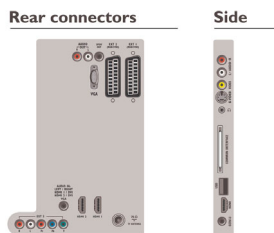

Connectivity

- Ext 1 Scart: Audio L/R, CVBS in, RGB
- Ext 2 Scart: Audio L/R, CVBS in, RGB
- Ext 3: YPbPr, Audio L/R in
- Front/Side connections: HDMI v1.3, S-video in, CVBS in, Audio L/R in, Headphones Out, USB 2.0
- Other connections: Audio constant level out, PC Audio in, PC-In VGA, S/PDIF out (coaxial), Common Interface Plus (CI+), Common Interface
- HDMI 1: HDMI v1.3
- HDMI 2: HDMI v1.3
- EasyLink (HDMI-CEC): One touch play, System info (menu language), Remote control pass-through, System audio control, System standby

Power

- Ambient temperature: 5°C to 35°C
- Mains power: 220–240 V, 50 Hz
- Power consumption (typical): 113 W
- Standby power consumption: 0.15 W

Dimensions

- Set dimensions (W x H x D): 927.5 x 587.4 x 99.6 mm
- Set dimensions with stand (W x H x D): 927.5 x 634 x 270 mm
- Weight incl. Packaging: 20.7 kg
- Product weight: 13.5 kg
- Product weight (+stand): 16.7 kg
- Box dimensions (W x H x D): 1139 x 672 x 265 mm
- VESA wall mount compatible: 200 x 200 mm

Accessories

- Included accessories: Tabletop swivel stand, Power cord, Quick start guide, Warranty certificate, Remote Control, 2 x AAA Batteries

Issue date 2019-11-12

Version: 10.10.7

12 NC: 8670 000 49615
EAN: 87 12581 46439 4