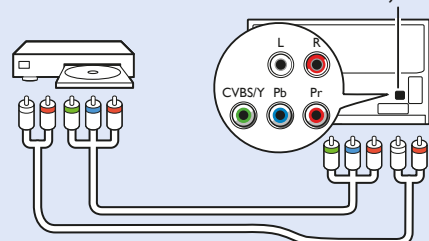

Video Player - YPbPr, L/R

Y/Pb/Pr, L/R