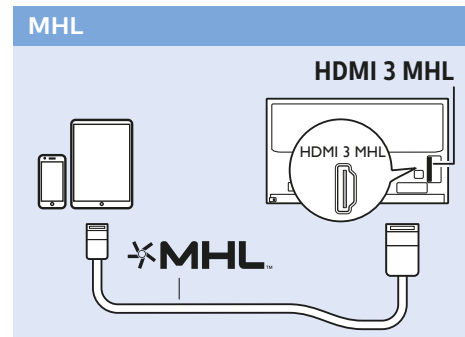

50"

VESA (x, y) 200x200 mm M6

126 cm

55"

VESA (x, y) 400x200 mm M6

139 cm

Multimedia player - 4K UHD

HDMI 2, 3

Multimedia player - FHD

HDMI 1, 2, 3

Video Player - YPbPr, L/R

Y/Pb/Pr, L/R

Video Player - CVBS, L/R

CVBS, L/R

Network - Wireless

Network - Wired