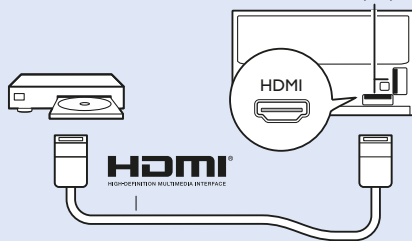

Multimedia player - FHD

HDMI 1, 2, 3