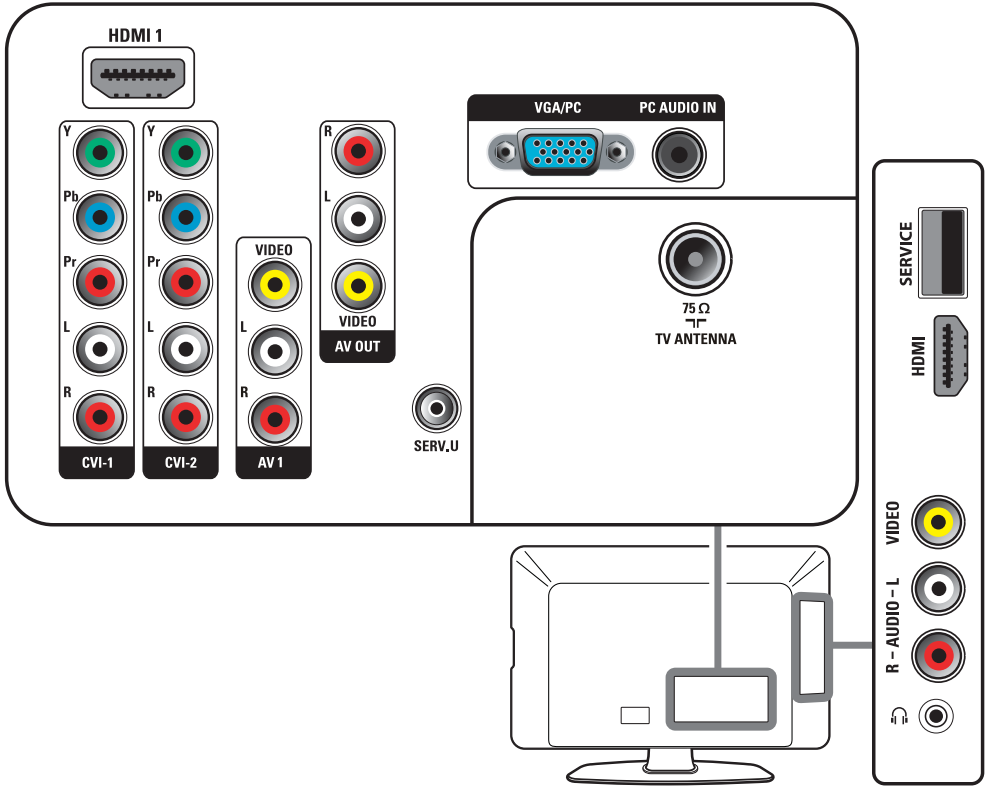

Quick

Start

PHILIPS

1

2

3

HDMI	
	
YPbPr & AUDIO L/R	
	
AUDIO L/R & VIDEO IN	
	

Specifications are subject to change without notice
Trademarks are the property of Koninklijke Philips Electronics N.V.
or their respective owners
2009 © Koninklijke Philips Electronics N.V. All rights reserved.