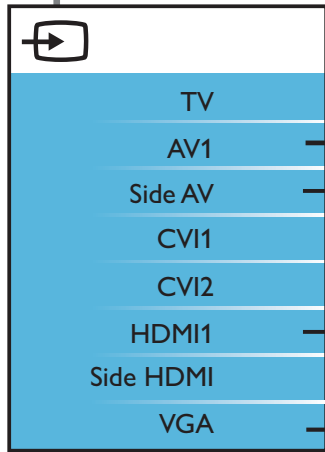

Quick

Start

PHILIPS

1

2

3

HDMI	
	
YPbPr & AUDIO L/R	
	
AUDIO L/R & VIDEO IN	
	

Specifications are subject to change without notice
Trademarks are the property of Koninklijke Philips Electronics N.V.
or their respective owners
2009 © Koninklijke Philips Electronics N.V. All rights reserved.