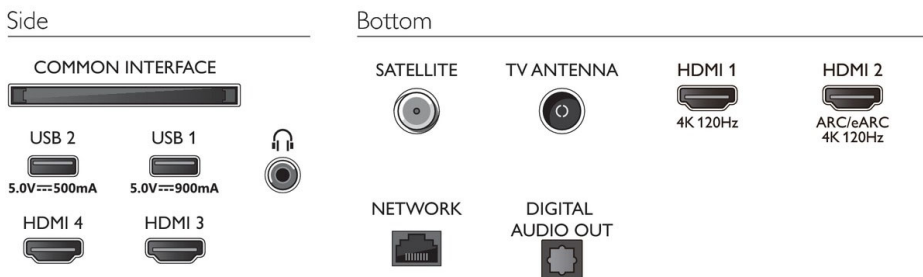

Connectivity

- Number of HDMI connections: 4
- Number of USBs: 3
- Wireless connection: Wi-Fi 802.11ac, 2x2, Dual band, Bluetooth 5.0
- HDMI features: 4K, Audio Return Channel
- HDMI ARC: Yes on HDMI2
- HDMI 2.1 features: eARC on HDMI 2, eARC/VRR/ ALLM supported, Max 48Gbps data rate
- HDCP 2.3: Yes on all HDMI
- EasyLink (HDMI-CEC): Remote control pass-through, System audio control, System standby, One touch play
- EasyLink 2.0: HDMI-CEC for Philips TV/SB, External setting via TV UI
- Other connections: Common Interface Plus (CI+), Ethernet-LAN RJ-45, Digital audio out (optical), Headphone out, Service connector, Satellite Connector

Supported HDMI video features

- Gaming: ALLM, AMD FreeSync Premium, Dolby Vision Game, HDMI VRR, HGiG, Nvidia G-Sync compatible
- HDMI 1/2: HDMI 2.1 full bandwidth 48Gbps, upto 4K 120Hz
- HDMI 3/4: HDMI 2.0
- HDR: Dolby Vision, HDR10, HDR10+, HDR10+ Adaptive, HLG, UHD A

Multimedia Applications

- Video Playback Formats: Containers: AVI, MKV, H264/MPEG-4 AVC, MPEG-1, MPEG-2, MPEG-4, VP9, HEVC (H.265), AV1
- Subtitles Formats Support: .SMI, .SRT, .SSA, .SUB, .TXT, .ASS
- Music Playback Formats: AAC, MP3, WAV, WMA (v2 up to v9.2), WMA-PRO (v9 and v10), FLAC
- Picture Playback Formats: JPEG, BMP, GIF, PNG, 360 photo, HEIF

Design

- Colors of TV: Metal bezel frame
- Stand design: Satin chrome EVO stand

Connections

Issue date 2023-03-02

Version: 2.0.1

12 NC: 8670 001 88204
EAN: 87 18863 03712 6

© 2023 Koninklijke Philips N.V.
All Rights reserved.

Specifications are subject to change without notice.
Trademarks are the property of Koninklijke Philips N.V.
or their respective owners.

www.philips.com

- EPG and actual visibility (up to 8 days) is country and operator dependent.
- Android App offerings vary per country. For more details please visit your local Google Play Store.
- The TV supports DVB reception for 'Free to air' broadcast. Specific DVB operators may not be supported. An up to date list can be found in the FAQ section of the Philips support website. For some operators Conditional Access and subscription are required. Contact your operator for more information.
- Philips TV Remote app and related functionalities vary per TV model, operator, and country, as well as smart device model and OS. For more details please visit: www.philips.com/TVRemoteapp.
- USB recording for digital channels only, recordings may be limited by broadcast copy protection (CI+). Country and channel restrictions may apply.
- This television contains lead only in certain parts or components where no technology alternatives exist in accordance with existing exemption clauses under the RoHS Directive.
- Memory size (Flash) : 16G, the actual available disc space may differ (dependant on e.g. (pre-)installed apps, installed operating system, etc.)
- Amazon, Alexa and all related logos are trademarks of Amazon.com, Inc. or its affiliates. Amazon Alexa is available in selected languages and countries.
- Amazon Prime is available in selected languages and countries.
- Disney+ subscription required. Subject to terms at <https://www.disneyplus.com> (c) 2020 Disney and its related entities. Disney+ is available in selected languages and countries.
- Google Assistant is available on Philips Android TVs running on Android O (8) or higher OS version. Google Assistant is available in selected languages and countries.
- Netflix subscription required. Subject to terms at <https://www.netflix.com>
- Rakuten TV is available in selected languages and countries.
- Philips OLED TV panels have been certified as flicker-free and discomfort glare free by UL.
- Google TV is the name of this device's software experience and a trademark of Google LLC.
- Google TV is the name of this device's software experience and a trademark of Google LLC. YouTube, Ok Google and other marks are trademarks of Google LLC.