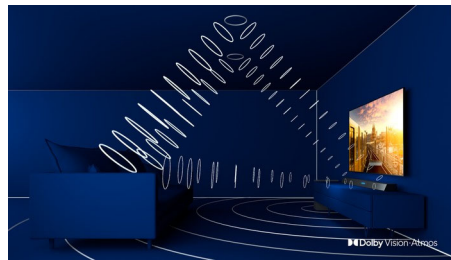

Dolby Vision and Dolby Atmos

Support for Dolby's premium sound and video formats means the HDR content you watch will look-and sound-gloriously real. Whether it's the latest streaming series or a Blu-Ray disc set, you'll enjoy contrast, brightness, and color that reflect the director's original intentions. And hear spacious sound with clarity, detail, and depth.