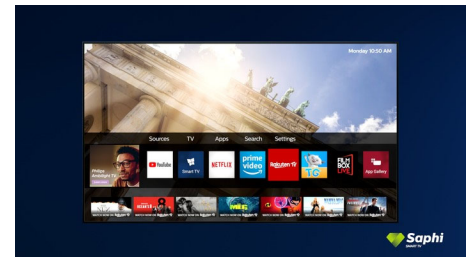

- HDR10+ supported. See more of what the director intended.
- Dolby Vision and Dolby Atmos. Cinematic vision and sound.

SAPHI. The smart way to enjoy your TV.

- One-button access to a clear icon-based menu.
- Philips TV Collection. Netflix, Prime Video, and more.

Dolby Vision and Dolby Atmos

Support for Dolby's premium sound and video formats means the HDR content you watch will look-and sound-gloriously real. Whether it's the latest streaming series or a Blu-Ray disc set, you'll enjoy contrast, brightness, and color that reflect the director's original intentions. And hear spacious sound with clarity, detail, and depth.

Saphi Smart TV

SAPHI is a fast, intuitive operating system that makes your Philips Smart TV a real pleasure to use. Enjoy great picture quality and one-button access to a clear icon-based menu. Operate your TV with ease, and quickly navigate to popular Philips Smart TV apps including YouTube, Netflix, and more.