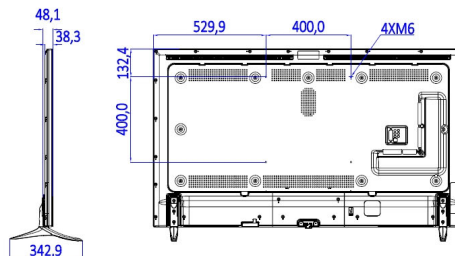

## Dimensions

- Set dimensions (W x H x D): 1460 x 838 x 50 mm
- Set dimensions with stand (W x H x D): 1460 x 903 x 345 mm
- Product weight: 36.9 kg
- Product weight (+stand): 37.5 kg
- VESA wall mount compatible: M6, 400 x 400 mm